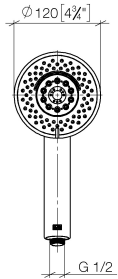

Hand shower - Brushed Light Gold

IMO

28 012 979

- Four settings: COMPACT RAIN, COMPACT SOFT FLOW, COMPACT AQUAPRESSURE FLOW, COMPACT CASCADE, max. flow rate 15 l/min (at 3 bar)
- with anti-scale system
- spray head Ø 120mm
- 1/2" connection

Intrinsic protection against back flow.

Fits: IMO, LULU, MADISON, MEM, TARA, CL.1, LISSÉ, VAIA, META, CYO

	Brushed Light Gold	28 012 979-27
	Chrome	28 012 979-00 0010
	Chrome	28 012 979-00
	Brushed Platinum	28 012 979-06
	Brushed Platinum	28 012 979-06 0010
	Platinum	28 012 979-08
	Platinum	28 012 979-08 0010
	Dark Chrome	28 012 979-19
	Dark Chrome	28 012 979-19 0010
	Light Gold	28 012 979-26
	Light Gold	28 012 979-26 0010
	Brushed Light Gold	28 012 979-27 0010
	Brushed Durabrass (23kt Gold)	28 012 979-28
	Brushed Durabrass (23kt Gold)	28 012 979-28 0010
	Matte Black	28 012 979-33 0010
	Matte Black	28 012 979-33
	Brushed Bronze	28 012 979-42
	Brushed Bronze	28 012 979-42 0010
	Brushed Champagne (22kt Gold)	28 012 979-46
	Brushed Champagne (22kt Gold)	28 012 979-46 0010
	Champagne (22kt Gold)	28 012 979-47
	Champagne (22kt Gold)	28 012 979-47 0010
	Brushed Chrome	28 012 979-93
	Brushed Chrome	28 012 979-93 0010
	Brushed Dark Platinum	28 012 979-99 0010
	Brushed Dark Platinum	28 012 979-99

Hand shower - Brushed Light Gold

IMO

28 012 979

28 012 979

mm [inches]

Flow rate chart

Certificates

LGA_29980.