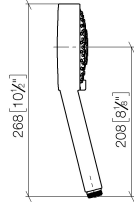

Hand shower - Brushed Light Gold

IMO

28 012 979

- Four settings: COMPACT RAIN, COMPACT SOFT FLOW, COMPACT AQUAPRESSURE FLOW, COMPACT CASCADE, max. flow rate 15 l/min (at 3 bar)
- with anti-scale system
- spray head Ø 120mm
- 1/2" connection

Intrinsic protection against back flow.

Fits: IMO, LULU, MADISON, MEM, TARA, CL.1, LISSÉ, VAIA, META, CYO

	Brushed Light Gold	28 012 979-27
	Chrome	28 012 979-00 0010
	Chrome	28 012 979-00
	Brushed Platinum	28 012 979-06
	Brushed Platinum	28 012 979-06 0010
	Platinum	28 012 979-08
	Platinum	28 012 979-08 0010
	Dark Chrome	28 012 979-19
	Dark Chrome	28 012 979-19 0010
	Light Gold	28 012 979-26
	Light Gold	28 012 979-26 0010
	Brushed Light Gold	28 012 979-27 0010
	Brushed Durabrass (23kt Gold)	28 012 979-28
	Brushed Durabrass (23kt Gold)	28 012 979-28 0010
	Matte Black	28 012 979-33 0010
	Matte Black	28 012 979-33
	Brushed Bronze	28 012 979-42
	Brushed Bronze	28 012 979-42 0010
	Brushed Champagne (22kt Gold)	28 012 979-46
	Brushed Champagne (22kt Gold)	28 012 979-46 0010
	Champagne (22kt Gold)	28 012 979-47
	Champagne (22kt Gold)	28 012 979-47 0010
	Brushed Chrome	28 012 979-93
	Brushed Chrome	28 012 979-93 0010
	Brushed Dark Platinum	28 012 979-99 0010
	Brushed Dark Platinum	28 012 979-99

Hand shower - Brushed Light Gold

IMO

28 012 979

28 012 979

mm [inches]

Flow rate chart

Certificates

LGA_29980.