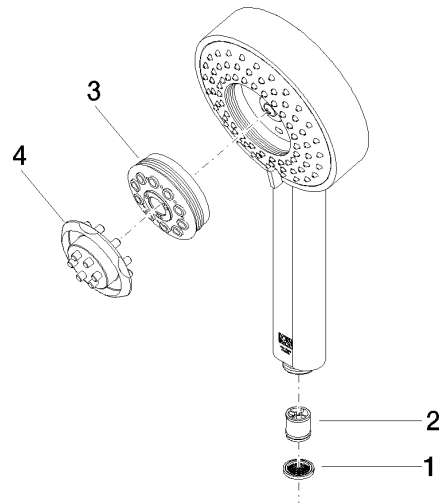

Hand shower FlowReduce - Brushed Light Gold

IMO

28 012 979

- Four settings: COMPACT RAIN, COMPACT SOFT FLOW, COMPACT AQUAPRESSURE FLOW, COMPACT CASCADE, max. flow rate 6.8 l/min (at 3 bar)
- with anti-scale system
- spray head Ø 120mm
- 1/2" connection
- This product can help a building meet the requirements of Green Building Rating Systems, e.g. LEED®, BREEAM®, DGNB

Intrinsic protection against back flow.

Fits: IMO, LULU, MADISON, MEM, TARA, CL.1, LISSÉ, VAIA, META, CYO

	Brushed Light Gold	28 012 979-27 0010
	Chrome	28 012 979-00 0010
	Chrome	28 012 979-00
	Brushed Platinum	28 012 979-06
	Brushed Platinum	28 012 979-06 0010
	Platinum	28 012 979-08
	Platinum	28 012 979-08 0010
	Dark Chrome	28 012 979-19
	Dark Chrome	28 012 979-19 0010
	Light Gold	28 012 979-26
	Light Gold	28 012 979-26 0010
	Brushed Light Gold	28 012 979-27
	Brushed Durabrass (23kt Gold)	28 012 979-28
	Brushed Durabrass (23kt Gold)	28 012 979-28 0010
	Matte Black	28 012 979-33 0010
	Matte Black	28 012 979-33
	Brushed Bronze	28 012 979-42
	Brushed Bronze	28 012 979-42 0010
	Brushed Champagne (22kt Gold)	28 012 979-46
	Brushed Champagne (22kt Gold)	28 012 979-46 0010
	Champagne (22kt Gold)	28 012 979-47
	Champagne (22kt Gold)	28 012 979-47 0010
	Brushed Chrome	28 012 979-93
	Brushed Chrome	28 012 979-93 0010
	Brushed Dark Platinum	28 012 979-99 0010
	Brushed Dark Platinum	28 012 979-99

Hand shower FlowReduce - Brushed Light Gold

IMO

28 012 979

28 012 979

mm [inches]

Flow rate chart

Certificates

LGA_29980.

28 012 979

Parts for other finishes can be found here: [Chrome](#)

Spare parts list

No.	Item Number	Name	Quantity used	Delivery time
1	09 23 01 039 90	sieve	1	2
2	09 23 01 166 90	flow reducer	1	2
3	04 12 11 071 00 90	shower	1	2
4	09 30 09 022 90	key	1	2