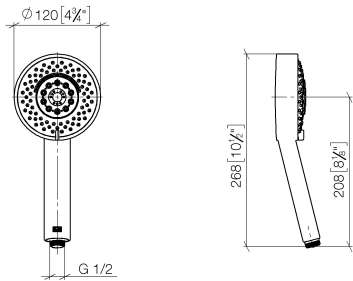

Hand shower - Brushed Durabrass (23kt Gold)

IMO

28 012 979

- Four settings: COMPACT RAIN, COMPACT SOFT FLOW, COMPACT AQUAPRESSURE FLOW, COMPACT CASCADE, max. flow rate 15 l/min (at 3 bar)
- with anti-scale system
- spray head Ø 120mm
- 1/2" connection

Intrinsic protection against back flow.

Fits: IMO, LULU, MADISON, MEM, TARA, CL.1, LISSÉ, VAIA, META, CYO

	Brushed Durabrass (23kt Gold)	28 012 979-28
	Chrome	28 012 979-00 0010
	Chrome	28 012 979-00
	Brushed Platinum	28 012 979-06
	Brushed Platinum	28 012 979-06 0010
	Platinum	28 012 979-08
	Platinum	28 012 979-08 0010
	Dark Chrome	28 012 979-19
	Dark Chrome	28 012 979-19 0010
	Light Gold	28 012 979-26
	Light Gold	28 012 979-26 0010
	Brushed Light Gold	28 012 979-27
	Brushed Light Gold	28 012 979-27 0010
	Brushed Durabrass (23kt Gold)	28 012 979-28 0010
	Matte Black	28 012 979-33 0010
	Matte Black	28 012 979-33
	Brushed Bronze	28 012 979-42
	Brushed Bronze	28 012 979-42 0010
	Brushed Champagne (22kt Gold)	28 012 979-46
	Brushed Champagne (22kt Gold)	28 012 979-46 0010
	Champagne (22kt Gold)	28 012 979-47
	Champagne (22kt Gold)	28 012 979-47 0010
	Brushed Chrome	28 012 979-93
	Brushed Chrome	28 012 979-93 0010
	Brushed Dark Platinum	28 012 979-99 0010
	Brushed Dark Platinum	28 012 979-99

Hand shower - Brushed Durabronz (23kt Gold)

IMO

28 012 979

28 012 979

mm [inches]

Flow rate chart

Certificates

LGA_29980.