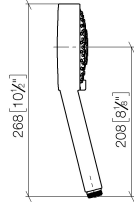

Hand shower - Matte Black

IMO

28 012 979

- Four settings: COMPACT RAIN, COMPACT SOFT FLOW, COMPACT AQUAPRESSURE FLOW, COMPACT CASCADE, max. flow rate 15 l/min (at 3 bar)
- with anti-scale system
- spray head Ø 120mm
- 1/2" connection

Intrinsic protection against back flow.

Fits: IMO, LULU, MADISON, MEM, TARA, CL.1, LISSÉ, VAIA, META, CYO

	Matte Black	28 012 979-33
	Chrome	28 012 979-00 0010
	Chrome	28 012 979-00
	Brushed Platinum	28 012 979-06
	Brushed Platinum	28 012 979-06 0010
	Platinum	28 012 979-08
	Platinum	28 012 979-08 0010
	Dark Chrome	28 012 979-19
	Dark Chrome	28 012 979-19 0010
	Light Gold	28 012 979-26
	Light Gold	28 012 979-26 0010
	Brushed Light Gold	28 012 979-27
	Brushed Light Gold	28 012 979-27 0010
	Brushed Durabrass (23kt Gold)	28 012 979-28
	Brushed Durabrass (23kt Gold)	28 012 979-28 0010
	Matte Black	28 012 979-33 0010
	Brushed Bronze	28 012 979-42
	Brushed Bronze	28 012 979-42 0010
	Brushed Champagne (22kt Gold)	28 012 979-46
	Brushed Champagne (22kt Gold)	28 012 979-46 0010
	Champagne (22kt Gold)	28 012 979-47
	Champagne (22kt Gold)	28 012 979-47 0010
	Brushed Chrome	28 012 979-93
	Brushed Chrome	28 012 979-93 0010
	Brushed Dark Platinum	28 012 979-99 0010
	Brushed Dark Platinum	28 012 979-99

Hand shower - Matte Black

IMO

28 012 979

28 012 979

mm [inches]

Flow rate chart

Certificates

LGA_29980.