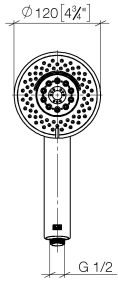

Hand shower - Matte Black

IMO

28 012 979

- Four settings: COMPACT RAIN, COMPACT SOFT FLOW, COMPACT AQUAPRESSURE FLOW, COMPACT CASCADE, max. flow rate 15 l/min (at 3 bar)
- with anti-scale system
- spray head Ø 120mm
- 1/2" connection

Intrinsic protection against back flow.

Fits: IMO, LULU, MADISON, MEM, TARA, CL.1, LISSÉ, VAIA, META, CYO

	Matte Black	28 012 979-33
	Chrome	28 012 979-00 0010
	Chrome	28 012 979-00
	Brushed Platinum	28 012 979-06
	Brushed Platinum	28 012 979-06 0010
	Platinum	28 012 979-08
	Platinum	28 012 979-08 0010
	Dark Chrome	28 012 979-19
	Dark Chrome	28 012 979-19 0010
	Light Gold	28 012 979-26
	Light Gold	28 012 979-26 0010
	Brushed Light Gold	28 012 979-27
	Brushed Light Gold	28 012 979-27 0010
	Brushed Durabrass (23kt Gold)	28 012 979-28
	Brushed Durabrass (23kt Gold)	28 012 979-28 0010
	Matte Black	28 012 979-33 0010
	Brushed Bronze	28 012 979-42
	Brushed Bronze	28 012 979-42 0010
	Brushed Champagne (22kt Gold)	28 012 979-46
	Brushed Champagne (22kt Gold)	28 012 979-46 0010
	Champagne (22kt Gold)	28 012 979-47
	Champagne (22kt Gold)	28 012 979-47 0010
	Brushed Chrome	28 012 979-93
	Brushed Chrome	28 012 979-93 0010
	Brushed Dark Platinum	28 012 979-99 0010
	Brushed Dark Platinum	28 012 979-99

Hand shower - Matte Black

IMO

28 012 979

28 012 979

mm [inches]

Flow rate chart

Certificates

LGA_29980.