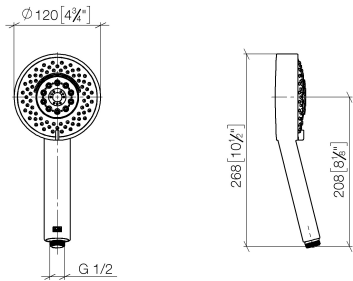

## Hand shower - Brushed Champagne (22kt Gold)

IMO

28 012 979

- Four settings: COMPACT RAIN, COMPACT SOFT FLOW, COMPACT AQUAPRESSURE FLOW, COMPACT CASCADE, max. flow rate 15 l/min (at 3 bar)
- with anti-scale system
- spray head Ø 120mm
- 1/2" connection

## Hand shower - Brushed Champagne (22kt Gold)

---

IMO

28 012 979

28 012 979

mm [inches]

### Flow rate chart