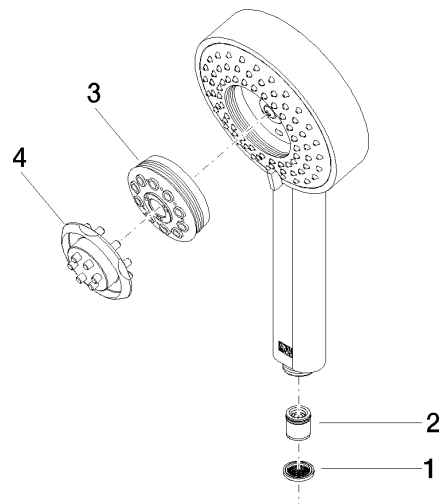

## Hand shower - Brushed Champagne (22kt Gold)

IMO

28 012 979

- Four settings: COMPACT RAIN, COMPACT SOFT FLOW, COMPACT AQUAPRESSURE FLOW, COMPACT CASCADE, max. flow rate 15 l/min (at 3 bar)
- with anti-scale system
- spray head Ø 120mm
- 1/2" connection

## Hand shower - Brushed Champagne (22kt Gold)

---

IMO

28 012 979

28 012 979

mm [inches]

### Flow rate chart

### Spare parts list

No.	Item Number	Name	Quantity used	Delivery time
1	09 23 01 039 90	sieve	1	2
2	09 23 01 046 90	back-flow preventer	1	2
3	04 12 11 071 00 90	shower	1	2
4	09 30 09 022 90	key	1	2