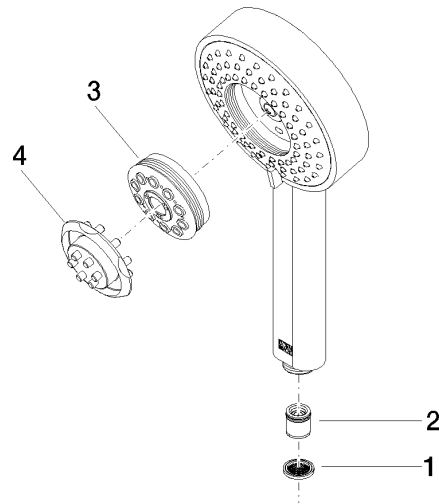

## Hand shower - Champagne (22kt Gold)

IMO

28 012 979

- Four settings: COMPACT RAIN, COMPACT SOFT FLOW, COMPACT AQUAPRESSURE FLOW, COMPACT CASCADE, max. flow rate 15 l/min (at 3 bar)
- with anti-scale system
- spray head Ø 120mm
- 1/2" connection

## Hand shower - Champagne (22kt Gold)

---

IMO

28 012 979

28 012 979

mm [inches]

### Flow rate chart

### Spare parts list

No.	Item Number	Name	Quantity used	Delivery time
1	09 23 01 039 90	sieve	1	2
2	09 23 01 046 90	back-flow preventer	1	2
3	04 12 11 071 00 90	shower	1	2
4	09 30 09 022 90	key	1	2