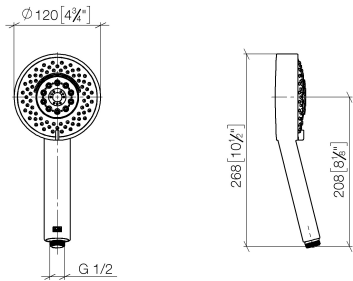

## Hand shower - Champagne (22kt Gold)

IMO

28 012 979

- Four settings: COMPACT RAIN, COMPACT SOFT FLOW, COMPACT AQUAPRESSURE FLOW, COMPACT CASCADE, max. flow rate 15 l/min (at 3 bar)
- with anti-scale system
- spray head Ø 120mm
- 1/2" connection

## Hand shower - Champagne (22kt Gold)

---

IMO

28 012 979

28 012 979

mm [inches]

### Flow rate chart