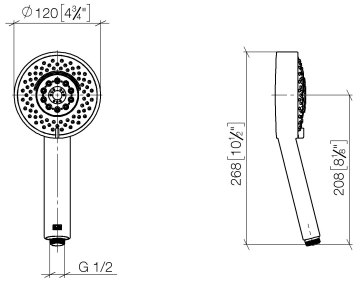

## Hand shower - Brushed Chrome

IMO

28 012 979

- Four settings: COMPACT RAIN, COMPACT SOFT FLOW, COMPACT AQUAPRESSURE FLOW, COMPACT CASCADE, max. flow rate 15 l/min (at 3 bar)
- with anti-scale system
- spray head Ø 120mm
- 1/2" connection

## Hand shower - Brushed Chrome

---

IMO

28 012 979

28 012 979

mm [inches]

### Flow rate chart