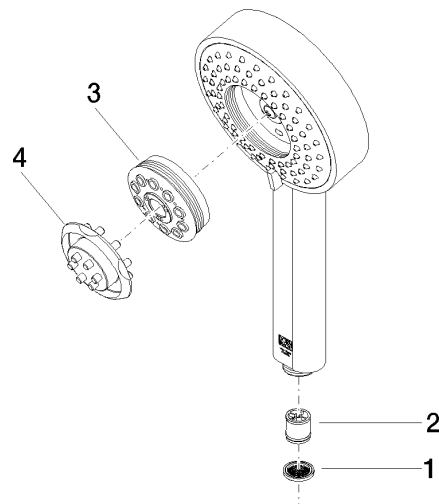

## Hand shower FlowReduce - Brushed Chrome

IMO

28 012 979

- Four settings: COMPACT RAIN, COMPACT SOFT FLOW, COMPACT AQUAPRESSURE FLOW, COMPACT CASCADE, max. flow rate 6.8 l/min (at 3 bar)
- with anti-scale system
- spray head Ø 120mm
- 1/2" connection
- This product can help a building meet the requirements of Green Building Rating Systems, e.g. LEED®, BREEAM®, DGNB

## Hand shower FlowReduce - Brushed Chrome

---

IMO

28 012 979

28 012 979

mm [inches]

### Flow rate chart

### Spare parts list

No.	Item Number	Name	Quantity used	Delivery time
1	09 23 01 039 90	sieve	1	2
2	09 23 01 166 90	flow reducer	1	2
3	04 12 11 071 00 90	shower	1	2
4	09 30 09 022 90	key	1	2