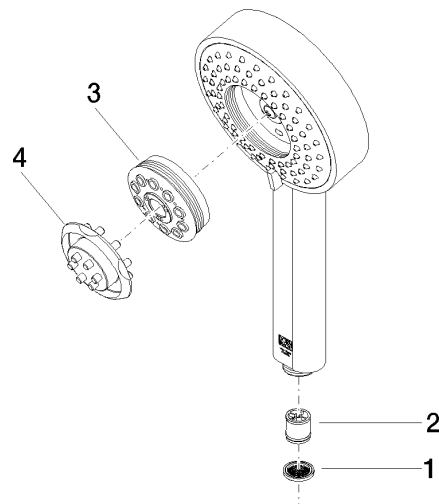

Hand shower FlowReduce - Brushed Dark Platinum

IMO

28 012 979

- Four settings: COMPACT RAIN, COMPACT SOFT FLOW, COMPACT AQUAPRESSURE FLOW, COMPACT CASCADE, max. flow rate 6.8 l/min (at 3 bar)
- with anti-scale system
- spray head Ø 120mm
- 1/2" connection
- This product can help a building meet the requirements of Green Building Rating Systems, e.g. LEED®, BREEAM®, DGNB

Intrinsic protection against back flow.

Fits: IMO, LULU, MADISON, MEM, TARA, CL.1, LISSÉ, VAIA, META, CYO

	Brushed Dark Platinum	28 012 979-99 0010
	Chrome	28 012 979-00 0010
	Chrome	28 012 979-00
	Brushed Platinum	28 012 979-06
	Brushed Platinum	28 012 979-06 0010
	Platinum	28 012 979-08
	Platinum	28 012 979-08 0010
	Dark Chrome	28 012 979-19
	Dark Chrome	28 012 979-19 0010
	Light Gold	28 012 979-26
	Light Gold	28 012 979-26 0010
	Brushed Light Gold	28 012 979-27
	Brushed Light Gold	28 012 979-27 0010
	Brushed Durabrass (23kt Gold)	28 012 979-28
	Brushed Durabrass (23kt Gold)	28 012 979-28 0010
	Matte Black	28 012 979-33 0010
	Matte Black	28 012 979-33
	Brushed Bronze	28 012 979-42
	Brushed Bronze	28 012 979-42 0010
	Brushed Champagne (22kt Gold)	28 012 979-46
	Brushed Champagne (22kt Gold)	28 012 979-46 0010
	Champagne (22kt Gold)	28 012 979-47
	Champagne (22kt Gold)	28 012 979-47 0010
	Brushed Chrome	28 012 979-93
	Brushed Chrome	28 012 979-93 0010
	Brushed Dark Platinum	28 012 979-99

Hand shower FlowReduce - Brushed Dark Platinum

IMO

28 012 979

28 012 979

mm [inches]

Flow rate chart

Certificates

LGA_29980.

IAPMO_4976 (4).

28 012 979

Parts for other finishes can be found here: [Chrome](#)

Spare parts list

No.	Item Number	Name	Quantity used	Delivery time
1	09 23 01 039 90	sieve	1	2
2	09 23 01 166 90	flow reducer	1	2
3	04 12 11 071 00 90	shower	1	2
4	09 30 09 022 90	key	1	2