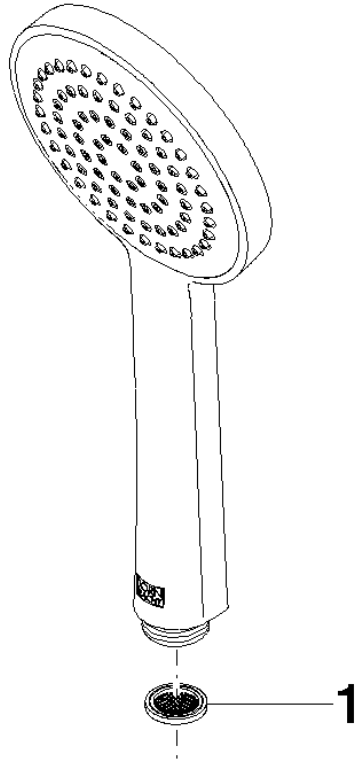

Hand shower - Dark Chrome

IMO

28 015 979

- COMPACT RAIN, max. flow rate 15 l/min (at 3 bar)
- with anti-scale system
- spray head Ø 100mm
- 1/2" connection
- WRAS 2009011

Intrinsic protection against back flow.

Fits: IMO, LULU, MADISON, MEM, TARA,
CL.1, LISSÉ, VAIA, META, CYO

	Dark Chrome	28 015 979-19
	Chrome	28 015 979-00
	Chrome	28 015 979-00 0010
	Brushed Platinum	28 015 979-06
	Brushed Platinum	28 015 979-06 0010
	Platinum	28 015 979-08
	Platinum	28 015 979-08 0010
	Dark Chrome	28 015 979-19 0010
	Light Gold	28 015 979-26
	Light Gold	28 015 979-26 0010
	Brushed Light Gold	28 015 979-27 0010
	Brushed Light Gold	28 015 979-27
	Brushed Durabross (23kt Gold)	28 015 979-28
	Brushed Durabross (23kt Gold)	28 015 979-28 0010
	Matte Black	28 015 979-33
	Matte Black	28 015 979-33 0010
	Brushed Bronze	28 015 979-42 0010
	Brushed Bronze	28 015 979-42
	Brushed Champagne (22kt Gold)	28 015 979-46
	Brushed Champagne (22kt Gold)	28 015 979-46 0010
	Champagne (22kt Gold)	28 015 979-47
	Champagne (22kt Gold)	28 015 979-47 0010
	Brushed Chrome	28 015 979-93
	Brushed Chrome	28 015 979-93 0010
	Brushed Dark Platinum	28 015 979-99
	Brushed Dark Platinum	28 015 979-99 0010

Hand shower - Dark Chrome

IMO

28 015 979

28 015 979

mm [inches]

Flow rate chart

Codes & Standards

DIN 4109

LGA_29

28 015 979

Parts for other
finishes can be found
here: [Chrome](#)

Hand shower - Dark Chrome

IMO

28 015 979

Spare parts list