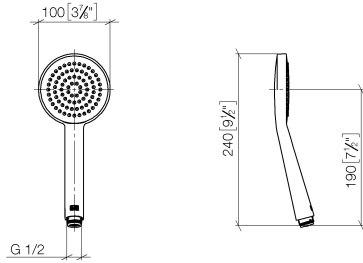

Hand shower - Dark Chrome

IMO

28 015 979

- COMPACT RAIN, max. flow rate 15 l/min (at 3 bar)
- with anti-scale system
- spray head Ø 100mm
- 1/2" connection
- WRAS 2009011

Intrinsic protection against back flow.

Fits: IMO, LULU, MADISON, MEM, TARA,
CL.1, LISSÉ, VAIA, META, CYO

	Dark Chrome	28 015 979-19
	Chrome	28 015 979-00
	Chrome	28 015 979-00 0010
	Brushed Platinum	28 015 979-06
	Brushed Platinum	28 015 979-06 0010
	Platinum	28 015 979-08
	Platinum	28 015 979-08 0010
	Dark Chrome	28 015 979-19 0010
	Light Gold	28 015 979-26
	Light Gold	28 015 979-26 0010
	Brushed Light Gold	28 015 979-27 0010
	Brushed Light Gold	28 015 979-27
	Brushed Durabross (23kt Gold)	28 015 979-28
	Brushed Durabross (23kt Gold)	28 015 979-28 0010
	Matte Black	28 015 979-33
	Matte Black	28 015 979-33 0010
	Brushed Bronze	28 015 979-42 0010
	Brushed Bronze	28 015 979-42
	Brushed Champagne (22kt Gold)	28 015 979-46
	Brushed Champagne (22kt Gold)	28 015 979-46 0010
	Champagne (22kt Gold)	28 015 979-47
	Champagne (22kt Gold)	28 015 979-47 0010
	Brushed Chrome	28 015 979-93
	Brushed Chrome	28 015 979-93 0010
	Brushed Dark Platinum	28 015 979-99
	Brushed Dark Platinum	28 015 979-99 0010

Hand shower - Dark Chrome

IMO

28 015 979

28 015 979

mm [inches]

Flow rate chart

Codes & Standards

DIN 4109