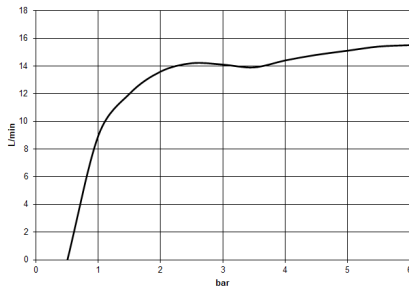

28 015 979 Product version from 4/1/2024

- COMPACT RAIN, max. flow rate 15 l/min (at 3 bar)
- with anti-scale system
- spray head Ø 100mm
- 1/2" connection
- WRAS

Intrinsic protection against back flow.

Fits: IMO, LULU, MADISON, MEM, TARA, CL.1, LISSÉ, VAIA, META, CYO

	Light Gold	28 015 979-26
	Chrome	28 015 979-00
	Brushed Platinum	28 015 979-06
	Platinum	28 015 979-08
	Dark Chrome	28 015 979-19
	Brushed Light Gold	28 015 979-27
	Brushed Durabronze (23kt Gold)	28 015 979-28
	Matte Black	28 015 979-33
	Brushed Bronze	28 015 979-42
	Brushed Champagne (22kt Gold)	28 015 979-46
	Champagne (22kt Gold)	28 015 979-47
	Brushed Chrome	28 015 979-93
	Brushed Dark Platinum	28 015 979-99

28 015 979 Product version from 4/1/2024

mm [inches]

Flow rate chart

Codes & Standards

DIN 4109

ISO 3822

Ü-Zeichen

Hand shower - Light Gold