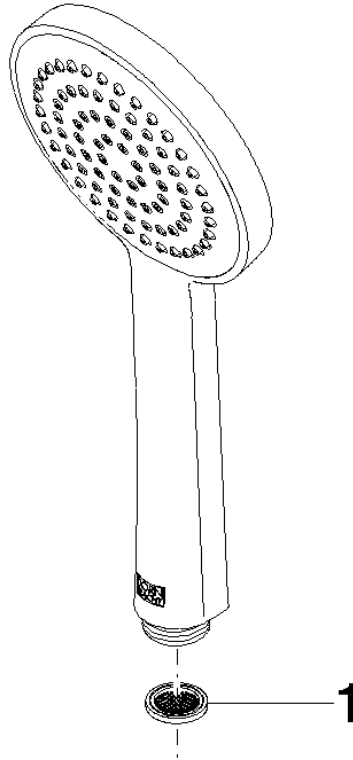

28 015 979 Product version from 4/1/2024

- COMPACT RAIN, max. flow rate 15 l/min (at 3 bar)
- with anti-scale system
- spray head Ø 100mm
- 1/2" connection
- WRAS

Intrinsic protection against back flow.

Fits: IMO, LULU, MADISON, MEM, TARA, CL.1, LISSÉ, VAIA, META, CYO

	Light Gold	28 015 979-26
	Chrome	28 015 979-00
	Brushed Platinum	28 015 979-06
	Platinum	28 015 979-08
	Dark Chrome	28 015 979-19
	Brushed Light Gold	28 015 979-27
	Brushed Durabronze (23kt Gold)	28 015 979-28
	Matte Black	28 015 979-33
	Brushed Bronze	28 015 979-42
	Brushed Champagne (22kt Gold)	28 015 979-46
	Champagne (22kt Gold)	28 015 979-47
	Brushed Chrome	28 015 979-93
	Brushed Dark Platinum	28 015 979-99

28 015 979 Product version from 4/1/2024

mm [inches]

Flow rate chart

Codes & Standards

DIN 4109

ISO 3822

Ü-Zeichen

Hand shower - Light Gold

IMO

28 015 979 Product version from 4/1/2024

Certificates

LGA_29

28 015 979 Product version from 4/1/2024

Parts for other finishes can be found here: [Chrome](#)

Spare parts list

No.	Item Number	Name	Quantity used	Delivery time
1	09 23 01 039 90	sieve	1	2