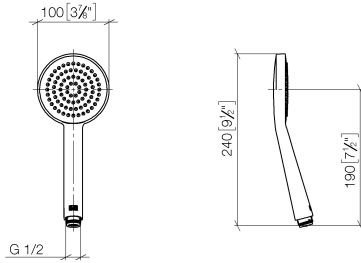

28 015 979 Product version from 4/1/2024

- COMPACT RAIN, max. flow rate 15 l/min (at 3 bar)
- with anti-scale system
- spray head Ø 100mm
- 1/2" connection
- WRAS

Intrinsic protection against back flow.

Fits: IMO, LULU, MADISON, MEM, TARA, CL.1, LISSÉ, VAIA, META, CYO

	Light Gold	28 015 979-26
	Chrome	28 015 979-00
	Brushed Platinum	28 015 979-06
	Platinum	28 015 979-08
	Dark Chrome	28 015 979-19
	Brushed Light Gold	28 015 979-27
	Brushed Durabronze (23kt Gold)	28 015 979-28
	Matte Black	28 015 979-33
	Brushed Bronze	28 015 979-42
	Brushed Champagne (22kt Gold)	28 015 979-46
	Champagne (22kt Gold)	28 015 979-47
	Brushed Chrome	28 015 979-93
	Brushed Dark Platinum	28 015 979-99

28 015 979 Product version from 4/1/2024

mm [inches]

Flow rate chart

Codes & Standards

DIN 4109

ISO 3822

Ü-Zeichen

Hand shower - Light Gold