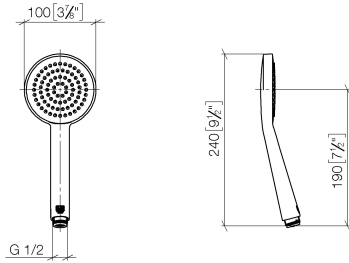

Hand shower FlowReduce - Brushed Light Gold

IMO

28 015 979

- COMPACT RAIN, max. flow rate 6.8 l/min (at 3 bar)
- with anti-scale system
- spray head Ø 100mm
- 1/2" connection
- This product can help a building meet the requirements of Green Building Rating Systems, e.g. LEED®, BREEAM®, DGNB

Intrinsic protection against back flow.

Fits: IMO, LULU, MADISON, MEM, TARA, CL.1, LISSÉ, VAIA, META, CYO

| | | |
|--|-------------------------------|--------------------|
|  | Brushed Light Gold | 28 015 979-27 0010 |
|  | Chrome | 28 015 979-00 |
|  | Chrome | 28 015 979-00 0010 |
|  | Brushed Platinum | 28 015 979-06 |
|  | Brushed Platinum | 28 015 979-06 0010 |
|  | Platinum | 28 015 979-08 |
|  | Platinum | 28 015 979-08 0010 |
|  | Dark Chrome | 28 015 979-19 |
|  | Dark Chrome | 28 015 979-19 0010 |
|  | Light Gold | 28 015 979-26 |
|  | Light Gold | 28 015 979-26 0010 |
|  | Brushed Light Gold | 28 015 979-27 |
|  | Brushed Durabrass (23kt Gold) | 28 015 979-28 |
|  | Brushed Durabrass (23kt Gold) | 28 015 979-28 0010 |
|  | Matte Black | 28 015 979-33 |
|  | Matte Black | 28 015 979-33 0010 |
|  | Brushed Bronze | 28 015 979-42 0010 |
|  | Brushed Bronze | 28 015 979-42 |
|  | Brushed Champagne (22kt Gold) | 28 015 979-46 |
|  | Brushed Champagne (22kt Gold) | 28 015 979-46 0010 |
|  | Champagne (22kt Gold) | 28 015 979-47 |
|  | Champagne (22kt Gold) | 28 015 979-47 0010 |
|  | Brushed Chrome | 28 015 979-93 |
|  | Brushed Chrome | 28 015 979-93 0010 |
|  | Brushed Dark Platinum | 28 015 979-99 |
|  | Brushed Dark Platinum | 28 015 979-99 0010 |

Hand shower FlowReduce - Brushed Light Gold

IMO

28 015 979

28 015 979

mm [inches]

Flow rate chart

Codes & Standards

DIN 4109