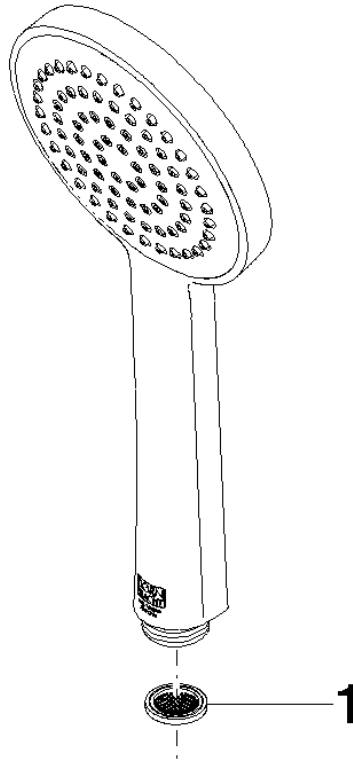

Hand shower FlowReduce - Brushed Light Gold

IMO

28 015 979

- COMPACT RAIN, max. flow rate 6.8 l/min (at 3 bar)
- with anti-scale system
- spray head Ø 100mm
- 1/2" connection
- This product can help a building meet the requirements of Green Building Rating Systems, e.g. LEED®, BREEAM®, DGNB

Hand shower FlowReduce - Brushed Light Gold

IMO

28 015 979

28 015 979

mm [inches]

Flow rate chart

Codes & Standards

DIN 4109

ISO 3822

Ü-Zeichen

Hand shower FlowReduce - Brushed Light Gold

IMO

28 015 979

Certificates

LGA_29

28 015 979

Product version from 4/1/2024

Parts for other
finishes can be found
here: [Chrome](#)

Hand shower FlowReduce - Brushed Light Gold

IMO

28 015 979

Spare parts list

Product version from 4/1/2024

| No. | Item Number | Name | Quantity used | Delivery time |
|-----|-----------------|-------|---------------|---------------|
| | 09 23 01 039 90 | sieve | 1 | 2 |