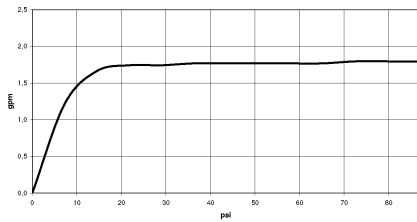

Hand shower FlowReduce - Brushed Light Gold

IMO

28 015 979

- COMPACT RAIN, max. flow rate 6.8 l/min (at 3 bar)
- with anti-scale system
- spray head Ø 100mm
- 1/2" connection
- This product can help a building meet the requirements of Green Building Rating Systems, e.g. LEED®, BREEAM®, DGNB

Hand shower FlowReduce - Brushed Light Gold

IMO

28 015 979

28 015 979

mm [inches]

Flow rate chart

Codes & Standards

DIN 4109