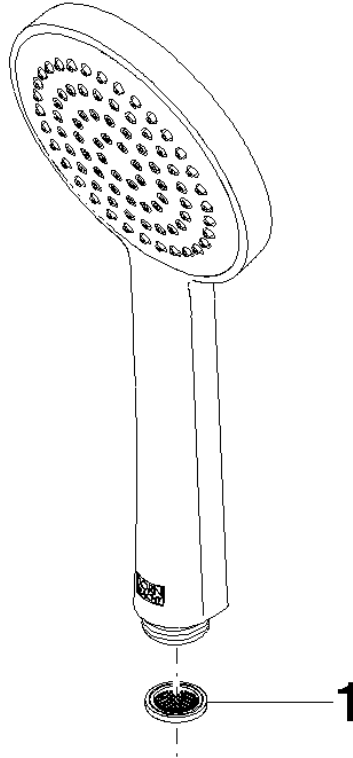

Hand shower - Champagne (22kt Gold)

IMO

28 015 979

- COMPACT RAIN, max. flow rate 15 l/min (at 3 bar)
- with anti-scale system
- spray head Ø 100mm
- 1/2" connection
- WRAS 2009011

Intrinsic protection against back flow.

Fits: IMO, LULU, MADISON, MEM, TARA,
CL.1, LISSÉ, VAIA, META, CYO

	Champagne (22kt Gold)	28 015 979-47
	Chrome	28 015 979-00
	Chrome	28 015 979-00 0010
	Brushed Platinum	28 015 979-06
	Brushed Platinum	28 015 979-06 0010
	Platinum	28 015 979-08
	Platinum	28 015 979-08 0010
	Dark Chrome	28 015 979-19
	Dark Chrome	28 015 979-19 0010
	Light Gold	28 015 979-26
	Light Gold	28 015 979-26 0010
	Brushed Light Gold	28 015 979-27 0010
	Brushed Light Gold	28 015 979-27
	Brushed Durabrand (23kt Gold)	28 015 979-28
	Brushed Durabrand (23kt Gold)	28 015 979-28 0010
	Matte Black	28 015 979-33
	Matte Black	28 015 979-33 0010
	Brushed Bronze	28 015 979-42 0010
	Brushed Bronze	28 015 979-42
	Brushed Champagne (22kt Gold)	28 015 979-46
	Brushed Champagne (22kt Gold)	28 015 979-46 0010
	Champagne (22kt Gold)	28 015 979-47 0010
	Brushed Chrome	28 015 979-93
	Brushed Chrome	28 015 979-93 0010
	Brushed Dark Platinum	28 015 979-99
	Brushed Dark Platinum	28 015 979-99 0010

Hand shower - Champagne (22kt Gold)

IMO

28 015 979

28 015 979

mm [inches]

Flow rate chart

Codes & Standards

DIN 4109

LGA_29

28 015 979

Product version from 4/1/2024

Parts for other
finishes can be found
here: [Chrome](#)

Hand shower - Champagne (22kt Gold)

IMO

28 015 979

Spare parts list