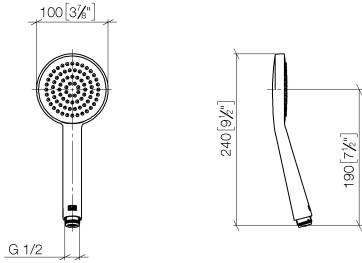

Hand shower - Champagne (22kt Gold)

IMO

28 015 979

- COMPACT RAIN, max. flow rate 15 l/min (at 3 bar)
- with anti-scale system
- spray head Ø 100mm
- 1/2" connection
- WRAS 2009011

Intrinsic protection against back flow.

Fits: IMO, LULU, MADISON, MEM, TARA,
CL.1, LISSÉ, VAIA, META, CYO

	Champagne (22kt Gold)	28 015 979-47
	Chrome	28 015 979-00
	Chrome	28 015 979-00 0010
	Brushed Platinum	28 015 979-06
	Brushed Platinum	28 015 979-06 0010
	Platinum	28 015 979-08
	Platinum	28 015 979-08 0010
	Dark Chrome	28 015 979-19
	Dark Chrome	28 015 979-19 0010
	Light Gold	28 015 979-26
	Light Gold	28 015 979-26 0010
	Brushed Light Gold	28 015 979-27 0010
	Brushed Light Gold	28 015 979-27
	Brushed Durabrand (23kt Gold)	28 015 979-28
	Brushed Durabrand (23kt Gold)	28 015 979-28 0010
	Matte Black	28 015 979-33
	Matte Black	28 015 979-33 0010
	Brushed Bronze	28 015 979-42 0010
	Brushed Bronze	28 015 979-42
	Brushed Champagne (22kt Gold)	28 015 979-46
	Brushed Champagne (22kt Gold)	28 015 979-46 0010
	Champagne (22kt Gold)	28 015 979-47 0010
	Brushed Chrome	28 015 979-93
	Brushed Chrome	28 015 979-93 0010
	Brushed Dark Platinum	28 015 979-99
	Brushed Dark Platinum	28 015 979-99 0010

Hand shower - Champagne (22kt Gold)

IMO

28 015 979

28 015 979

mm [inches]

Flow rate chart

Codes & Standards

DIN 4109