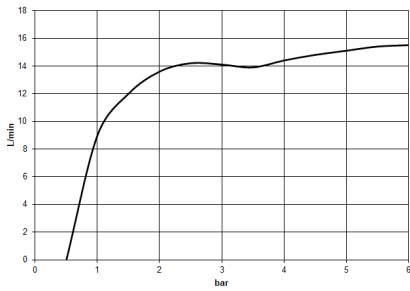

Hand shower - Champagne (22kt Gold)

IMO

28 015 979

- COMPACT RAIN, max. flow rate 15 l/min (at 3 bar)
- with anti-scale system
- spray head Ø 100mm
- 1/2" connection
- WRAS 2009011

Intrinsic protection against back flow.

Hand shower - Champagne (22kt Gold)

IMO

28 015 979

28 015 979

mm [inches]

Flow rate chart

Codes & Standards

DIN 4109