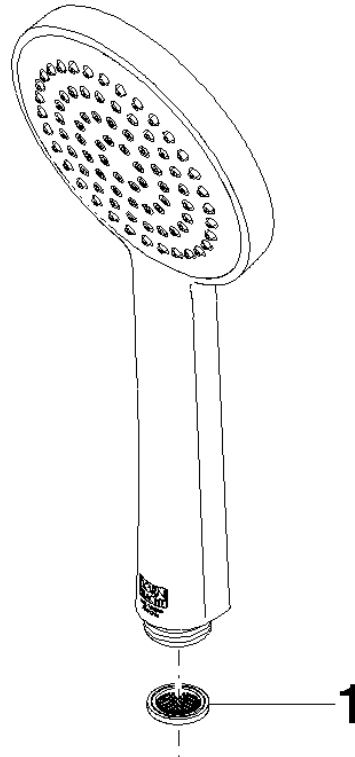

Hand shower FlowReduce - Champagne (22kt Gold)

IMO

28 015 979

- COMPACT RAIN, max. flow rate 6.8 l/min (at 3 bar)
- with anti-scale system
- spray head Ø 100mm
- 1/2" connection
- This product can help a building meet the requirements of Green Building Rating Systems, e.g. LEED®, BREEAM®, DGNB

Hand shower FlowReduce - Champagne (22kt Gold)

IMO

28 015 979

28 015 979

mm [inches]

Flow rate chart

Codes & Standards

DIN 4109

Certificates

IAPMO_11

DVGW_DW-
6517DN0

LGA_29

28 015 979

Product version from 4/1/2024

Parts for other
finishes can be found
here: [Chrome](#)

Hand shower FlowReduce - Champagne (22kt Gold)

IMO

28 015 979

Spare parts list

Product version from 4/1/2024

No.	Item Number	Name	Quantity used	Delivery time
	09 23 01 039 90	sieve	1	2