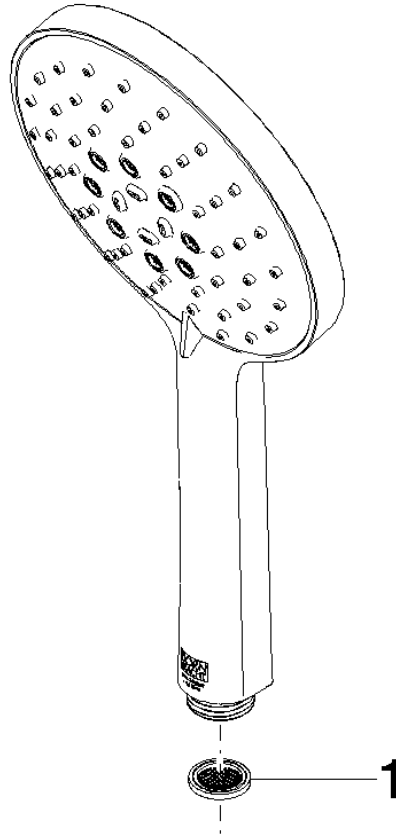

Hand shower FlowReduce - Brushed Platinum

IMO

28 016 979

- Three or five settings: COMPACT RAIN, COMPACT SOFT FLOW, COMPACT AQUAPRESSURE FLOW, max. flow rate 6.8 l/min (at 3 bar)
- with anti-scale system
- spray head Ø 130 mm
- 1/2" connection
- This product can help a building meet the requirements of Green Building Rating Systems, e.g. LEED®, BREEAM®, DGNB

Intrinsic protection against back flow.

Fits: IMO, LULU, MADISON, MEM, TARA, CL.1, LISSÉ, VAIA, META, CYO

	Brushed Platinum	28 016 979-06 0010
	Chrome	28 016 979-00 0010
	Chrome	28 016 979-00
	Brushed Platinum	28 016 979-06
	Platinum	28 016 979-08
	Platinum	28 016 979-08 0010
	Dark Chrome	28 016 979-19
	Dark Chrome	28 016 979-19 0010
	Light Gold	28 016 979-26
	Light Gold	28 016 979-26 0010
	Brushed Light Gold	28 016 979-27
	Brushed Light Gold	28 016 979-27 0010
	Brushed Durabrass (23kt Gold)	28 016 979-28
	Brushed Durabrass (23kt Gold)	28 016 979-28 0010
	Matte Black	28 016 979-33
	Matte Black	28 016 979-33 0010
	Brushed Bronze	28 016 979-42 0010
	Brushed Bronze	28 016 979-42
	Brushed Champagne (22kt Gold)	28 016 979-46 0010
	Brushed Champagne (22kt Gold)	28 016 979-46
	Champagne (22kt Gold)	28 016 979-47
	Champagne (22kt Gold)	28 016 979-47 0010
	Brushed Chrome	28 016 979-93
	Brushed Chrome	28 016 979-93 0010
	Brushed Dark Platinum	28 016 979-99
	Brushed Dark Platinum	28 016 979-99 0010

Hand shower FlowReduce - Brushed Platinum

IMO

28 016 979

28 016 979

mm [inches]

Flow rate chart

Certificates

DVGW_DW-
6517DN0129.

LGA_29982.

IAPMO_4976 (4).

28 016 979

Parts for other finishes can be found here: [Chrome](#)

Spare parts list

No.	Item Number	Name	Quantity used	Delivery time
1	09 23 01 039 90	sieve	1	2