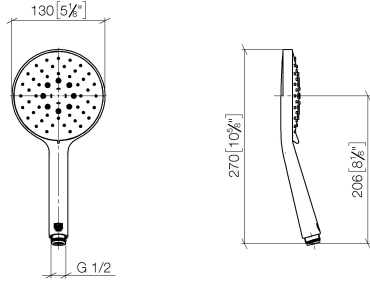

Hand shower FlowReduce - Brushed Platinum

IMO

28 016 979

- Three or five settings: COMPACT RAIN, COMPACT SOFT FLOW, COMPACT AQUAPRESSURE FLOW, max. flow rate 6.8 l/min (at 3 bar)
- with anti-scale system
- spray head Ø 130 mm
- 1/2" connection
- This product can help a building meet the requirements of Green Building Rating Systems, e.g. LEED®, BREEAM®, DGNB

Intrinsic protection against back flow.

Fits: IMO, LULU, MADISON, MEM, TARA, CL.1, LISSÉ, VAIA, META, CYO

	Brushed Platinum	28 016 979-06 0010
	Chrome	28 016 979-00 0010
	Chrome	28 016 979-00
	Brushed Platinum	28 016 979-06
	Platinum	28 016 979-08
	Platinum	28 016 979-08 0010
	Dark Chrome	28 016 979-19
	Dark Chrome	28 016 979-19 0010
	Light Gold	28 016 979-26
	Light Gold	28 016 979-26 0010
	Brushed Light Gold	28 016 979-27
	Brushed Light Gold	28 016 979-27 0010
	Brushed Durabrass (23kt Gold)	28 016 979-28
	Brushed Durabrass (23kt Gold)	28 016 979-28 0010
	Matte Black	28 016 979-33
	Matte Black	28 016 979-33 0010
	Brushed Bronze	28 016 979-42 0010
	Brushed Bronze	28 016 979-42
	Brushed Champagne (22kt Gold)	28 016 979-46 0010
	Brushed Champagne (22kt Gold)	28 016 979-46
	Champagne (22kt Gold)	28 016 979-47
	Champagne (22kt Gold)	28 016 979-47 0010
	Brushed Chrome	28 016 979-93
	Brushed Chrome	28 016 979-93 0010
	Brushed Dark Platinum	28 016 979-99
	Brushed Dark Platinum	28 016 979-99 0010

Hand shower FlowReduce - Brushed Platinum

IMO

28 016 979

28 016 979

mm [inches]

Flow rate chart

Certificates

DVGW_DW-
6517DN0129.