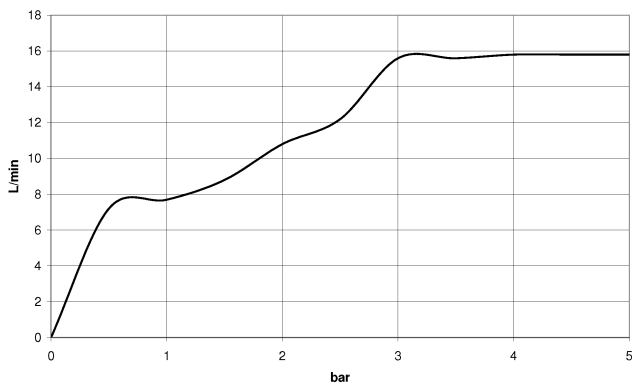

28 016 979

- Three or five settings: COMPACT RAIN, COMPACT SOFT FLOW, COMPACT AQUAPRESSURE FLOW, max. flow rate 15 l/min (at 3 bar)
- with anti-scale system
- spray head Ø 130 mm
- 1/2" connection
- WRAS 2009011

Hand shower - Platinum

IMO

28 016 979

28 016 979

mm [inches]

Flow rate chart

Certificates

DVGW_DW-
6517DN0129.