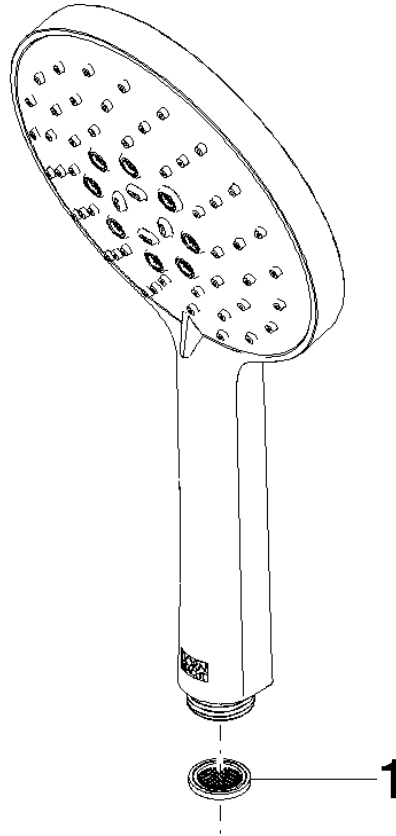

28 016 979

- Three or five settings: COMPACT RAIN, COMPACT SOFT FLOW, COMPACT AQUAPRESSURE FLOW, max. flow rate 15 l/min (at 3 bar)
- with anti-scale system
- spray head Ø 130 mm
- 1/2" connection
- WRAS 2009011

Intrinsic protection against back flow.

Fits: IMO, LULU, MADISON, MEM, TARA, CL.1, LISSÉ, VAIA, META, CYO

	Platinum	28 016 979-08
	Chrome	28 016 979-00 0010
	Chrome	28 016 979-00
	Brushed Platinum	28 016 979-06 0010
	Brushed Platinum	28 016 979-06
	Platinum	28 016 979-08 0010
	Dark Chrome	28 016 979-19
	Dark Chrome	28 016 979-19 0010
	Light Gold	28 016 979-26
	Light Gold	28 016 979-26 0010
	Brushed Light Gold	28 016 979-27
	Brushed Light Gold	28 016 979-27 0010
	Brushed Durabrass (23kt Gold)	28 016 979-28
	Brushed Durabrass (23kt Gold)	28 016 979-28 0010
	Matte Black	28 016 979-33
	Matte Black	28 016 979-33 0010
	Brushed Bronze	28 016 979-42 0010
	Brushed Bronze	28 016 979-42
	Brushed Champagne (22kt Gold)	28 016 979-46 0010
	Brushed Champagne (22kt Gold)	28 016 979-46
	Champagne (22kt Gold)	28 016 979-47
	Champagne (22kt Gold)	28 016 979-47 0010
	Brushed Chrome	28 016 979-93
	Brushed Chrome	28 016 979-93 0010
	Brushed Dark Platinum	28 016 979-99
	Brushed Dark Platinum	28 016 979-99 0010

Hand shower - Platinum

IMO

28 016 979

28 016 979

mm [inches]

Flow rate chart

Certificates

DVGW_DW-
6517DN0129.

LGA_29982.

WRAS_2009011.

28 016 979

Parts for other finishes can be found here: [Chrome](#)

Spare parts list

No.	Item Number	Name	Quantity used	Delivery time
1	09 23 01 039 90	sieve	1	2