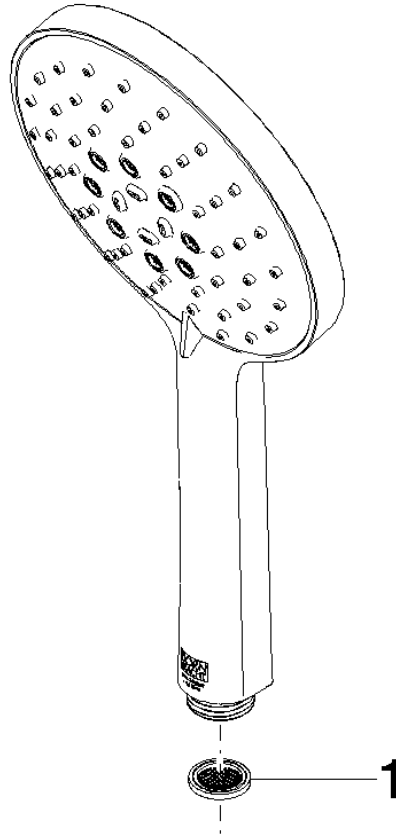

## Hand shower FlowReduce - Platinum

IMO

28 016 979

- Three or five settings: COMPACT RAIN, COMPACT SOFT FLOW, COMPACT AQUAPRESSURE FLOW, max. flow rate 6.8 l/min (at 3 bar)
- with anti-scale system
- spray head Ø 130 mm
- 1/2" connection
- This product can help a building meet the requirements of Green Building Rating Systems, e.g. LEED®, BREEAM®, DGNB

Intrinsic protection against back flow.

Fits: IMO, LULU, MADISON, MEM, TARA, CL.1, LISSÉ, VAIA, META, CYO

	Platinum	28 016 979-08 0010
	Chrome	28 016 979-00 0010
	Chrome	28 016 979-00
	Brushed Platinum	28 016 979-06 0010
	Brushed Platinum	28 016 979-06
	Platinum	28 016 979-08
	Dark Chrome	28 016 979-19
	Dark Chrome	28 016 979-19 0010
	Light Gold	28 016 979-26
	Light Gold	28 016 979-26 0010
	Brushed Light Gold	28 016 979-27
	Brushed Light Gold	28 016 979-27 0010
	Brushed Durabrass (23kt Gold)	28 016 979-28
	Brushed Durabrass (23kt Gold)	28 016 979-28 0010
	Matte Black	28 016 979-33
	Matte Black	28 016 979-33 0010
	Brushed Bronze	28 016 979-42 0010
	Brushed Bronze	28 016 979-42
	Brushed Champagne (22kt Gold)	28 016 979-46 0010
	Brushed Champagne (22kt Gold)	28 016 979-46
	Champagne (22kt Gold)	28 016 979-47
	Champagne (22kt Gold)	28 016 979-47 0010
	Brushed Chrome	28 016 979-93
	Brushed Chrome	28 016 979-93 0010
	Brushed Dark Platinum	28 016 979-99
	Brushed Dark Platinum	28 016 979-99 0010

## Hand shower FlowReduce - Platinum

---

IMO

28 016 979

28 016 979

mm [inches]

Flow rate chart

Certificates

DVGW\_DW-  
6517DN0129.

LGA\_29982.

IAPMO\_4976 (6).

28 016 979

Parts for other finishes can be found here: [Chrome](#)

Spare parts list

No.	Item Number	Name	Quantity used	Delivery time
1	09 23 01 039 90	sieve	1	2