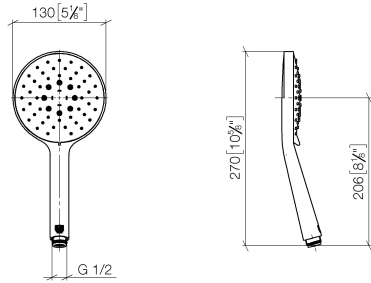

## Hand shower FlowReduce - Platinum

IMO

28 016 979

- Three or five settings: COMPACT RAIN, COMPACT SOFT FLOW, COMPACT AQUAPRESSURE FLOW, max. flow rate 6.8 l/min (at 3 bar)
- with anti-scale system
- spray head Ø 130 mm
- 1/2" connection
- This product can help a building meet the requirements of Green Building Rating Systems, e.g. LEED®, BREEAM®, DGNB

Intrinsic protection against back flow.

Fits: IMO, LULU, MADISON, MEM, TARA, CL.1, LISSÉ, VAIA, META, CYO

	Platinum	28 016 979-08 0010
	Chrome	28 016 979-00 0010
	Chrome	28 016 979-00
	Brushed Platinum	28 016 979-06 0010
	Brushed Platinum	28 016 979-06
	Platinum	28 016 979-08
	Dark Chrome	28 016 979-19
	Dark Chrome	28 016 979-19 0010
	Light Gold	28 016 979-26
	Light Gold	28 016 979-26 0010
	Brushed Light Gold	28 016 979-27
	Brushed Light Gold	28 016 979-27 0010
	Brushed Durabrass (23kt Gold)	28 016 979-28
	Brushed Durabrass (23kt Gold)	28 016 979-28 0010
	Matte Black	28 016 979-33
	Matte Black	28 016 979-33 0010
	Brushed Bronze	28 016 979-42 0010
	Brushed Bronze	28 016 979-42
	Brushed Champagne (22kt Gold)	28 016 979-46 0010
	Brushed Champagne (22kt Gold)	28 016 979-46
	Champagne (22kt Gold)	28 016 979-47
	Champagne (22kt Gold)	28 016 979-47 0010
	Brushed Chrome	28 016 979-93
	Brushed Chrome	28 016 979-93 0010
	Brushed Dark Platinum	28 016 979-99
	Brushed Dark Platinum	28 016 979-99 0010

## Hand shower FlowReduce - Platinum

---

IMO

28 016 979

28 016 979

mm [inches]

Flow rate chart

Certificates

DVGW\_DW-  
6517DN0129.

LGA\_29982.

IAPMO\_4976 (6).

28 016 979

Parts for other finishes can be found here: [Chrome](#)

Spare parts list

No.	Item Number	Name	Quantity used	Delivery time
1	09 23 01 039 90	sieve	1	2