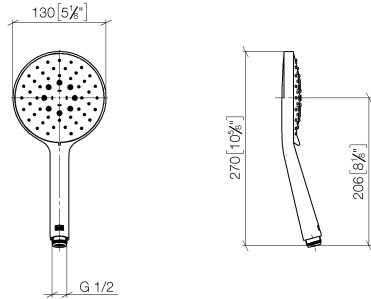

Hand shower - Matte Black

IMO

28 016 979

- Three or five settings: COMPACT RAIN, COMPACT SOFT FLOW, COMPACT AQUAPRESSURE FLOW, max. flow rate 15 l/min (at 3 bar)
- with anti-scale system
- spray head Ø 130 mm
- 1/2" connection
- WRAS 2009011

Intrinsic protection against back flow.

Fits: IMO, LULU, MADISON, MEM, TARA, CL.1, LISSÉ, VAIA, META, CYO

	Matte Black	28 016 979-33
	Chrome	28 016 979-00 0010
	Chrome	28 016 979-00
	Brushed Platinum	28 016 979-06 0010
	Brushed Platinum	28 016 979-06
	Platinum	28 016 979-08
	Platinum	28 016 979-08 0010
	Dark Chrome	28 016 979-19
	Dark Chrome	28 016 979-19 0010
	Light Gold	28 016 979-26
	Light Gold	28 016 979-26 0010
	Brushed Light Gold	28 016 979-27
	Brushed Light Gold	28 016 979-27 0010
	Brushed Durabrass (23kt Gold)	28 016 979-28
	Brushed Durabrass (23kt Gold)	28 016 979-28 0010
	Matte Black	28 016 979-33 0010
	Brushed Bronze	28 016 979-42 0010
	Brushed Bronze	28 016 979-42
	Brushed Champagne (22kt Gold)	28 016 979-46 0010
	Brushed Champagne (22kt Gold)	28 016 979-46
	Champagne (22kt Gold)	28 016 979-47
	Champagne (22kt Gold)	28 016 979-47 0010
	Brushed Chrome	28 016 979-93
	Brushed Chrome	28 016 979-93 0010
	Brushed Dark Platinum	28 016 979-99
	Brushed Dark Platinum	28 016 979-99 0010

Hand shower - Matte Black

IMO

28 016 979

28 016 979

mm [inches]

Flow rate chart

Certificates

DVGW_DW-
6517DN0129.