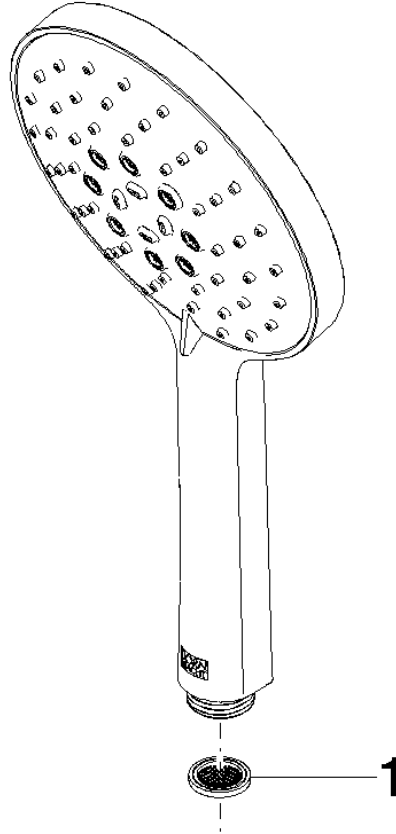

Hand shower - Matte Black

IMO

28 016 979

- Three or five settings: COMPACT RAIN, COMPACT SOFT FLOW, COMPACT AQUAPRESSURE FLOW, max. flow rate 15 l/min (at 3 bar)
- with anti-scale system
- spray head Ø 130 mm
- 1/2" connection
- WRAS 2009011

Intrinsic protection against back flow.

Fits: IMO, LULU, MADISON, MEM, TARA, CL.1, LISSÉ, VAIA, META, CYO

	Matte Black	28 016 979-33
	Chrome	28 016 979-00 0010
	Chrome	28 016 979-00
	Brushed Platinum	28 016 979-06 0010
	Brushed Platinum	28 016 979-06
	Platinum	28 016 979-08
	Platinum	28 016 979-08 0010
	Dark Chrome	28 016 979-19
	Dark Chrome	28 016 979-19 0010
	Light Gold	28 016 979-26
	Light Gold	28 016 979-26 0010
	Brushed Light Gold	28 016 979-27
	Brushed Light Gold	28 016 979-27 0010
	Brushed Durabrass (23kt Gold)	28 016 979-28
	Brushed Durabrass (23kt Gold)	28 016 979-28 0010
	Matte Black	28 016 979-33 0010
	Brushed Bronze	28 016 979-42 0010
	Brushed Bronze	28 016 979-42
	Brushed Champagne (22kt Gold)	28 016 979-46 0010
	Brushed Champagne (22kt Gold)	28 016 979-46
	Champagne (22kt Gold)	28 016 979-47
	Champagne (22kt Gold)	28 016 979-47 0010
	Brushed Chrome	28 016 979-93
	Brushed Chrome	28 016 979-93 0010
	Brushed Dark Platinum	28 016 979-99
	Brushed Dark Platinum	28 016 979-99 0010

Hand shower - Matte Black

IMO

28 016 979

28 016 979

mm [inches]

Flow rate chart

Certificates

DVGW_DW-
6517DN0129.

LGA_29982.

WRAS_2009011.

28 016 979

Parts for other finishes can be found here: [Chrome](#)

Spare parts list

No.	Item Number	Name	Quantity used	Delivery time
1	09 23 01 039 90	sieve	1	2