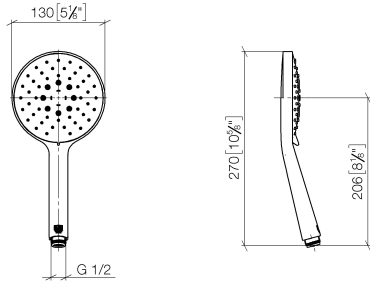

Hand shower FlowReduce - Matte Black

IMO

28 016 979

- Three or five settings: COMPACT RAIN, COMPACT SOFT FLOW, COMPACT AQUAPRESSURE FLOW, max. flow rate 6.8 l/min (at 3 bar)
- with anti-scale system
- spray head Ø 130 mm
- 1/2" connection
- This product can help a building meet the requirements of Green Building Rating Systems, e.g. LEED®, BREEAM®, DGNB

Intrinsic protection against back flow.

Fits: IMO, LULU, MADISON, MEM, TARA, CL.1, LISSÉ, VAIA, META, CYO

| | | |
|---|-------------------------------------|--------------------|
|  | Matte Black | 28 016 979-33 0010 |
|  | Chrome | 28 016 979-00 0010 |
|  | Chrome | 28 016 979-00 |
|  | Brushed Platinum | 28 016 979-06 0010 |
|  | Brushed Platinum | 28 016 979-06 |
|  | Platinum | 28 016 979-08 |
|  | Platinum | 28 016 979-08 0010 |
|  | Dark Chrome | 28 016 979-19 |
|  | Dark Chrome | 28 016 979-19 0010 |
|  | Light Gold | 28 016 979-26 |
|  | Light Gold | 28 016 979-26 0010 |
|  | Brushed Light Gold | 28 016 979-27 |
|  | Brushed Light Gold | 28 016 979-27 0010 |
|  | Brushed Durabrass (23kt Gold) | 28 016 979-28 |
|  | Brushed Durabrass (23kt Gold) | 28 016 979-28 0010 |
|  | Matte Black | 28 016 979-33 |
|  | Brushed Bronze | 28 016 979-42 0010 |
|  | Brushed Bronze | 28 016 979-42 |
|  | Brushed Champagne (22kt Gold) | 28 016 979-46 0010 |
|  | Brushed Champagne (22kt Gold) | 28 016 979-46 |
|  | Champagne (22kt Gold) | 28 016 979-47 |
|  | Champagne (22kt Gold) | 28 016 979-47 0010 |
|  | Brushed Chrome | 28 016 979-93 |
|  | Brushed Chrome | 28 016 979-93 0010 |
|  | Brushed Dark Platinum | 28 016 979-99 |
|  | Brushed Dark Platinum | 28 016 979-99 0010 |

Hand shower FlowReduce - Matte Black

IMO

28 016 979

28 016 979

mm [inches]

Flow rate chart

Certificates

DVGW_DW-
6517DN0129.