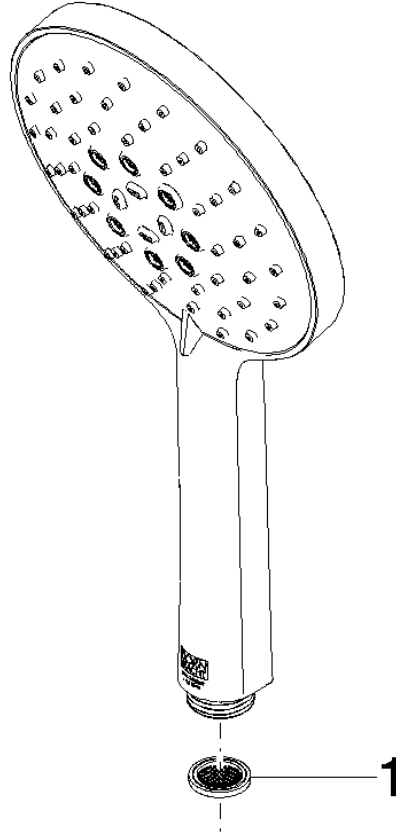

Hand shower FlowReduce - Matte Black

IMO

28 016 979

- Three or five settings: COMPACT RAIN, COMPACT SOFT FLOW, COMPACT AQUAPRESSURE FLOW, max. flow rate 6.8 l/min (at 3 bar)
- with anti-scale system
- spray head Ø 130 mm
- 1/2" connection
- This product can help a building meet the requirements of Green Building Rating Systems, e.g. LEED®, BREEAM®, DGNB

Hand shower FlowReduce - Matte Black

IMO

28 016 979

28 016 979

mm [inches]

Flow rate chart

Certificates

DVGW_DW-
6517DN0129.

LGA_29982.

IAPMO_4976 (4).

28 016 979

Parts for other finishes can be found here: [Chrome](#)

Spare parts list

| No. | Item Number | Name | Quantity used | Delivery time |
|-----|-----------------|-------|---------------|---------------|
| 1 | 09 23 01 039 90 | sieve | 1 | 2 |