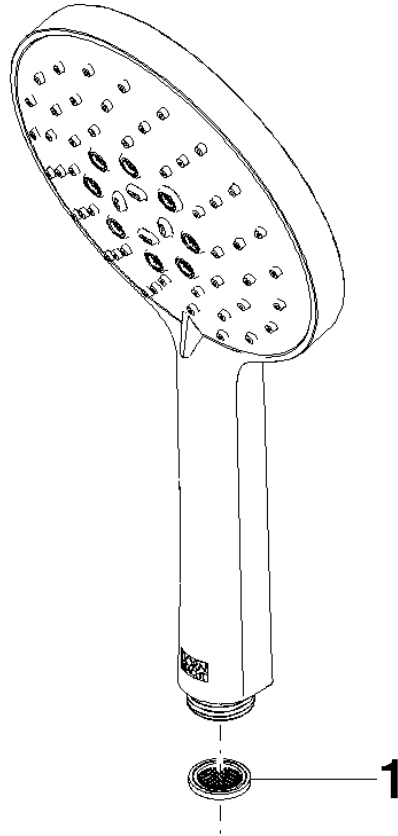

## Hand shower - Brushed Bronze

IMO

28 016 979

- Three or five settings: COMPACT RAIN, COMPACT SOFT FLOW, COMPACT AQUAPRESSURE FLOW, max. flow rate 15 l/min (at 3 bar)
- with anti-scale system
- spray head Ø 130 mm
- 1/2" connection
- WRAS 2009011

Intrinsic protection against back flow.

Fits: IMO, LULU, MADISON, MEM, TARA, CL.1, LISSÉ, VAIA, META, CYO

	Brushed Bronze	28 016 979-42
	Chrome	28 016 979-00 0010
	Chrome	28 016 979-00
	Brushed Platinum	28 016 979-06 0010
	Brushed Platinum	28 016 979-06
	Platinum	28 016 979-08
	Platinum	28 016 979-08 0010
	Dark Chrome	28 016 979-19
	Dark Chrome	28 016 979-19 0010
	Light Gold	28 016 979-26
	Light Gold	28 016 979-26 0010
	Brushed Light Gold	28 016 979-27
	Brushed Light Gold	28 016 979-27 0010
	Brushed Durabrass (23kt Gold)	28 016 979-28
	Brushed Durabrass (23kt Gold)	28 016 979-28 0010
	Matte Black	28 016 979-33
	Matte Black	28 016 979-33 0010
	Brushed Bronze	28 016 979-42 0010
	Brushed Champagne (22kt Gold)	28 016 979-46 0010
	Brushed Champagne (22kt Gold)	28 016 979-46
	Champagne (22kt Gold)	28 016 979-47
	Champagne (22kt Gold)	28 016 979-47 0010
	Brushed Chrome	28 016 979-93
	Brushed Chrome	28 016 979-93 0010
	Brushed Dark Platinum	28 016 979-99
	Brushed Dark Platinum	28 016 979-99 0010

## Hand shower - Brushed Bronze

IMO

28 016 979

28 016 979

mm [inches]

Flow rate chart

Certificates

LGA\_29982.

28 016 979

Parts for other finishes can be found here: [Chrome](#)

Spare parts list

No.	Item Number	Name	Quantity used	Delivery time
1	09 23 01 039 90	sieve	1	2