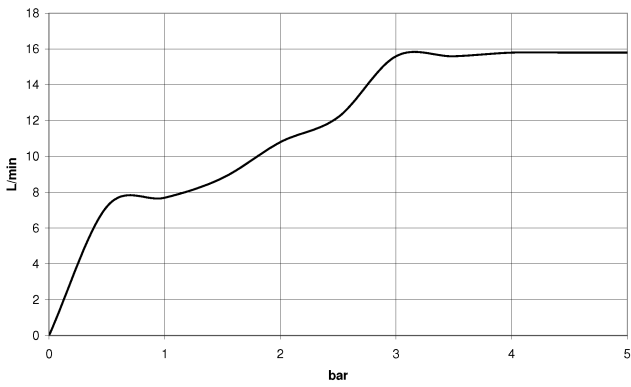

## Hand shower - Brushed Bronze

IMO

28 016 979

- Three or five settings: COMPACT RAIN, COMPACT SOFT FLOW, COMPACT AQUAPRESSURE FLOW, max. flow rate 15 l/min (at 3 bar)
- with anti-scale system
- spray head Ø 130 mm
- 1/2" connection
- WRAS 2009011

## Hand shower - Brushed Bronze

IMO

28 016 979

28 016 979

mm [inches]

Flow rate chart

Certificates

LGA\_29982.