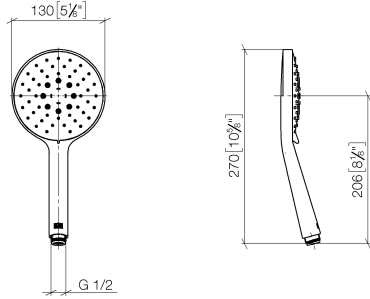

## Hand shower - Brushed Bronze

IMO

28 016 979

- Three or five settings: COMPACT RAIN, COMPACT SOFT FLOW, COMPACT AQUAPRESSURE FLOW, max. flow rate 15 l/min (at 3 bar)
- with anti-scale system
- spray head Ø 130 mm
- 1/2" connection
- WRAS 2009011

Intrinsic protection against back flow.

Fits: IMO, LULU, MADISON, MEM, TARA, CL.1, LISSÉ, VAIA, META, CYO

	Brushed Bronze	28 016 979-42
	Chrome	28 016 979-00 0010
	Chrome	28 016 979-00
	Brushed Platinum	28 016 979-06 0010
	Brushed Platinum	28 016 979-06
	Platinum	28 016 979-08
	Platinum	28 016 979-08 0010
	Dark Chrome	28 016 979-19
	Dark Chrome	28 016 979-19 0010
	Light Gold	28 016 979-26
	Light Gold	28 016 979-26 0010
	Brushed Light Gold	28 016 979-27
	Brushed Light Gold	28 016 979-27 0010
	Brushed Durabrass (23kt Gold)	28 016 979-28
	Brushed Durabrass (23kt Gold)	28 016 979-28 0010
	Matte Black	28 016 979-33
	Matte Black	28 016 979-33 0010
	Brushed Bronze	28 016 979-42 0010
	Brushed Champagne (22kt Gold)	28 016 979-46 0010
	Brushed Champagne (22kt Gold)	28 016 979-46
	Champagne (22kt Gold)	28 016 979-47
	Champagne (22kt Gold)	28 016 979-47 0010
	Brushed Chrome	28 016 979-93
	Brushed Chrome	28 016 979-93 0010
	Brushed Dark Platinum	28 016 979-99
	Brushed Dark Platinum	28 016 979-99 0010

## Hand shower - Brushed Bronze

IMO

28 016 979

28 016 979

mm [inches]

Flow rate chart

Certificates

LGA\_29982.