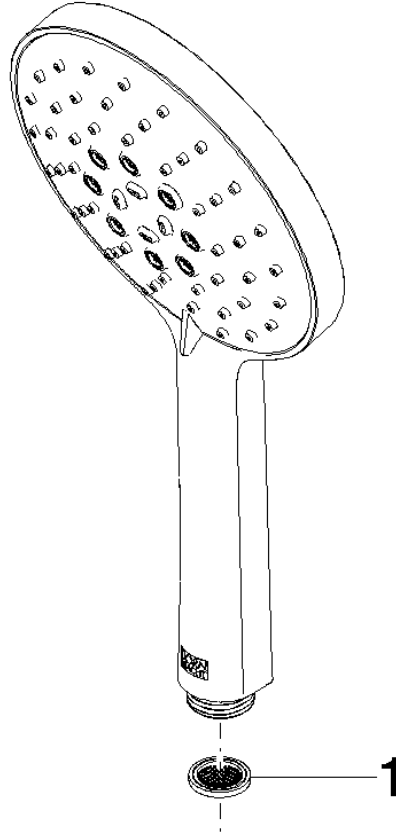

## Hand shower - Champagne (22kt Gold)

IMO

28 016 979

- Three or five settings: COMPACT RAIN, COMPACT SOFT FLOW, COMPACT AQUAPRESSURE FLOW, max. flow rate 15 l/min (at 3 bar)
- with anti-scale system
- spray head Ø 130 mm
- 1/2" connection
- WRAS 2009011

Intrinsic protection against back flow.

Fits: IMO, LULU, MADISON, MEM, TARA, CL.1, LISSÉ, VAIA, META, CYO

	Champagne (22kt Gold)	28 016 979-47
	Chrome	28 016 979-00 0010
	Chrome	28 016 979-00
	Brushed Platinum	28 016 979-06 0010
	Brushed Platinum	28 016 979-06
	Platinum	28 016 979-08
	Platinum	28 016 979-08 0010
	Dark Chrome	28 016 979-19
	Dark Chrome	28 016 979-19 0010
	Light Gold	28 016 979-26
	Light Gold	28 016 979-26 0010
	Brushed Light Gold	28 016 979-27
	Brushed Light Gold	28 016 979-27 0010
	Brushed Durabrass (23kt Gold)	28 016 979-28
	Brushed Durabrass (23kt Gold)	28 016 979-28 0010
	Matte Black	28 016 979-33
	Matte Black	28 016 979-33 0010
	Brushed Bronze	28 016 979-42 0010
	Brushed Bronze	28 016 979-42
	Brushed Champagne (22kt Gold)	28 016 979-46 0010
	Brushed Champagne (22kt Gold)	28 016 979-46
	Champagne (22kt Gold)	28 016 979-47 0010
	Brushed Chrome	28 016 979-93
	Brushed Chrome	28 016 979-93 0010
	Brushed Dark Platinum	28 016 979-99
	Brushed Dark Platinum	28 016 979-99 0010

## Hand shower - Champagne (22kt Gold)

---

IMO

28 016 979

28 016 979

mm [inches]

Flow rate chart

Certificates

DVGW\_DW-  
6517DN0129.

LGA\_29982.

28 016 979

Parts for other finishes can be found here: [Chrome](#)

Spare parts list

No.	Item Number	Name	Quantity used	Delivery time
1	09 23 01 039 90	sieve	1	2