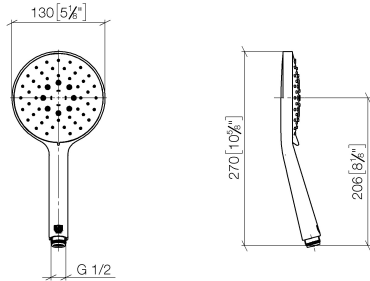

Hand shower FlowReduce - Brushed Chrome

IMO

28 016 979

- Three or five settings: COMPACT RAIN, COMPACT SOFT FLOW, COMPACT AQUAPRESSURE FLOW, max. flow rate 6.8 l/min (at 3 bar)
- with anti-scale system
- spray head Ø 130 mm
- 1/2" connection
- This product can help a building meet the requirements of Green Building Rating Systems, e.g. LEED®, BREEAM®, DGNB

Intrinsic protection against back flow.

Fits: IMO, LULU, MADISON, MEM, TARA, CL.1, LISSÉ, VAIA, META, CYO

	Brushed Chrome	28 016 979-93 0010
	Chrome	28 016 979-00 0010
	Chrome	28 016 979-00
	Brushed Platinum	28 016 979-06 0010
	Brushed Platinum	28 016 979-06
	Platinum	28 016 979-08
	Platinum	28 016 979-08 0010
	Dark Chrome	28 016 979-19
	Dark Chrome	28 016 979-19 0010
	Light Gold	28 016 979-26
	Light Gold	28 016 979-26 0010
	Brushed Light Gold	28 016 979-27
	Brushed Light Gold	28 016 979-27 0010
	Brushed Durabrass (23kt Gold)	28 016 979-28
	Brushed Durabrass (23kt Gold)	28 016 979-28 0010
	Matte Black	28 016 979-33
	Matte Black	28 016 979-33 0010
	Brushed Bronze	28 016 979-42 0010
	Brushed Bronze	28 016 979-42
	Brushed Champagne (22kt Gold)	28 016 979-46 0010
	Brushed Champagne (22kt Gold)	28 016 979-46
	Champagne (22kt Gold)	28 016 979-47
	Champagne (22kt Gold)	28 016 979-47 0010
	Brushed Chrome	28 016 979-93
	Brushed Dark Platinum	28 016 979-99
	Brushed Dark Platinum	28 016 979-99 0010

Hand shower FlowReduce - Brushed Chrome

IMO

28 016 979

28 016 979

mm [inches]

Flow rate chart

Certificates

DVGW_DW-
6517DN0129.