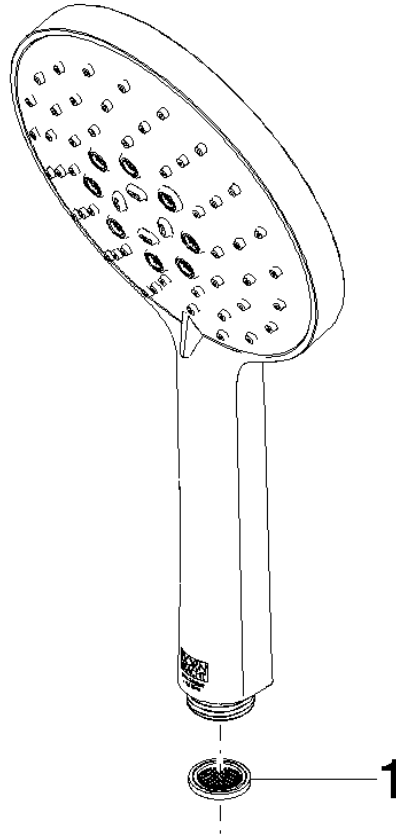

Hand shower FlowReduce - Brushed Chrome

IMO

28 016 979

- Three or five settings: COMPACT RAIN, COMPACT SOFT FLOW, COMPACT AQUAPRESSURE FLOW, max. flow rate 6.8 l/min (at 3 bar)
- with anti-scale system
- spray head Ø 130 mm
- 1/2" connection
- This product can help a building meet the requirements of Green Building Rating Systems, e.g. LEED®, BREEAM®, DGNB

Intrinsic protection against back flow.

Fits: IMO, LULU, MADISON, MEM, TARA, CL.1, LISSÉ, VAIA, META, CYO

	Brushed Chrome	28 016 979-93 0010
	Chrome	28 016 979-00 0010
	Chrome	28 016 979-00
	Brushed Platinum	28 016 979-06 0010
	Brushed Platinum	28 016 979-06
	Platinum	28 016 979-08
	Platinum	28 016 979-08 0010
	Dark Chrome	28 016 979-19
	Dark Chrome	28 016 979-19 0010
	Light Gold	28 016 979-26
	Light Gold	28 016 979-26 0010
	Brushed Light Gold	28 016 979-27
	Brushed Light Gold	28 016 979-27 0010
	Brushed Durabrass (23kt Gold)	28 016 979-28
	Brushed Durabrass (23kt Gold)	28 016 979-28 0010
	Matte Black	28 016 979-33
	Matte Black	28 016 979-33 0010
	Brushed Bronze	28 016 979-42 0010
	Brushed Bronze	28 016 979-42
	Brushed Champagne (22kt Gold)	28 016 979-46 0010
	Brushed Champagne (22kt Gold)	28 016 979-46
	Champagne (22kt Gold)	28 016 979-47
	Champagne (22kt Gold)	28 016 979-47 0010
	Brushed Chrome	28 016 979-93
	Brushed Dark Platinum	28 016 979-99
	Brushed Dark Platinum	28 016 979-99 0010

Hand shower FlowReduce - Brushed Chrome

IMO

28 016 979

28 016 979

mm [inches]

Flow rate chart

Certificates

DVGW_DW-
6517DN0129.

LGA_29982.

IAPMO_4976 (2).

28 016 979

Parts for other finishes can be found here: [Chrome](#)

Spare parts list

No.	Item Number	Name	Quantity used	Delivery time
1	09 23 01 039 90	sieve	1	2