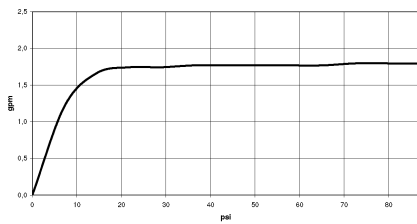

Hand shower FlowReduce - Brushed Chrome

IMO

28 016 979

- Three or five settings: COMPACT RAIN, COMPACT SOFT FLOW, COMPACT AQUAPRESSURE FLOW, max. flow rate 6.8 l/min (at 3 bar)
- with anti-scale system
- spray head Ø 130 mm
- 1/2" connection
- This product can help a building meet the requirements of Green Building Rating Systems, e.g. LEED®, BREEAM®, DGNB

Hand shower FlowReduce - Brushed Chrome

IMO

28 016 979

28 016 979

mm [inches]

Flow rate chart

Certificates

DVGW_DW-
6517DN0129.