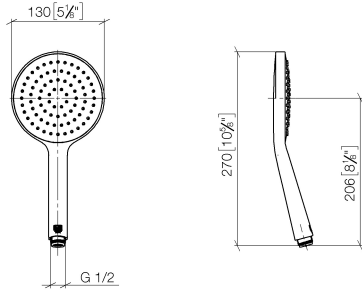

## Hand shower FlowReduce - Chrome

IMO

28 017 979

- COMPACT RAIN, max. flow rate 6.8 l/min (at 3 bar)
- with anti-scale system
- spray head Ø 130 mm
- 1/2" connection
- This product can help a building meet the requirements of Green Building Rating Systems, e.g. LEED®, BREEAM®, DGNB

## Hand shower FlowReduce - Chrome

---

IMO

28 017 979

28 017 979

mm [inches]

Flow rate chart

Certificates

DVGW\_DW-  
6517DN0129.

LGA\_29983.

IAPMO\_4976 (4).

28 017 979

Parts for other finishes can be found here: Chrome

Spare parts list

| No. | Item Number     | Name  | Quantity used | Delivery time |
|-----|-----------------|-------|---------------|---------------|
| 1   | 09 23 01 039 90 | sieve | 1             | 2             |