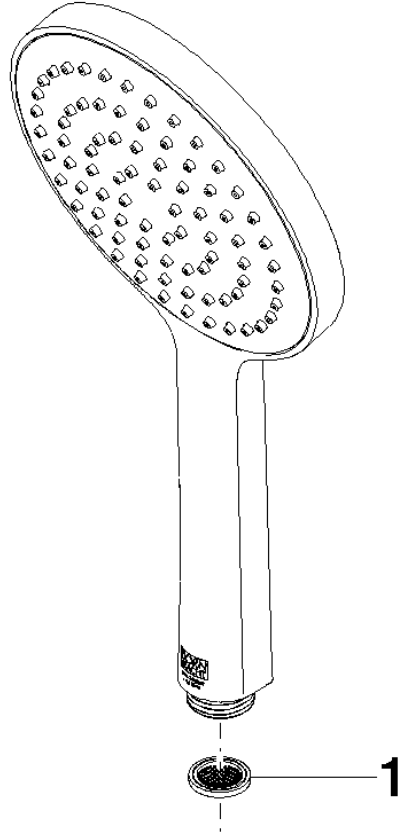

## Hand shower FlowReduce - Chrome

IMO

28 017 979

- COMPACT RAIN, max. flow rate 6.8 l/min (at 3 bar)
- with anti-scale system
- spray head Ø 130 mm
- 1/2" connection
- This product can help a building meet the requirements of Green Building Rating Systems, e.g. LEED®, BREEAM®, DGNB

## Hand shower FlowReduce - Chrome

---

IMO

28 017 979

28 017 979

mm [inches]

Flow rate chart

Certificates

DVGW\_DW-  
6517DN0129.

LGA\_29983.

IAPMO\_4976 (4).

28 017 979

Parts for other finishes can be found here: Chrome

Spare parts list

| No. | Item Number     | Name  | Quantity used | Delivery time |
|-----|-----------------|-------|---------------|---------------|
| 1   | 09 23 01 039 90 | sieve | 1             | 2             |