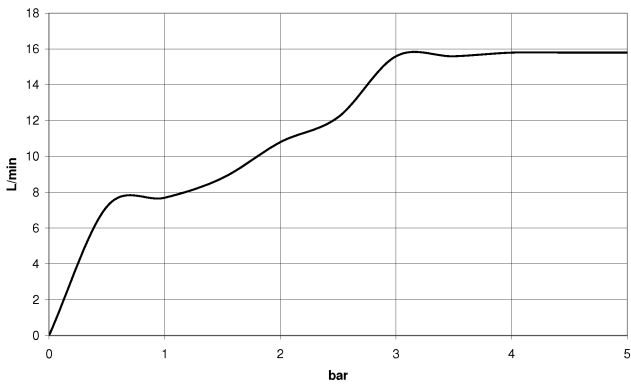

Hand shower - Brushed Platinum

IMO

28 017 979

- COMPACT RAIN, max. flow rate 15 l/min (at 3 bar)
- with anti-scale system
- spray head Ø 130 mm
- 1/2" connection
- WRAS 2009011

Intrinsic protection against back flow.

Hand shower - Brushed Platinum

IMO

28 017 979

28 017 979

mm [inches]

Flow rate chart

Certificates

DVGW_DW-
6517DN0129.