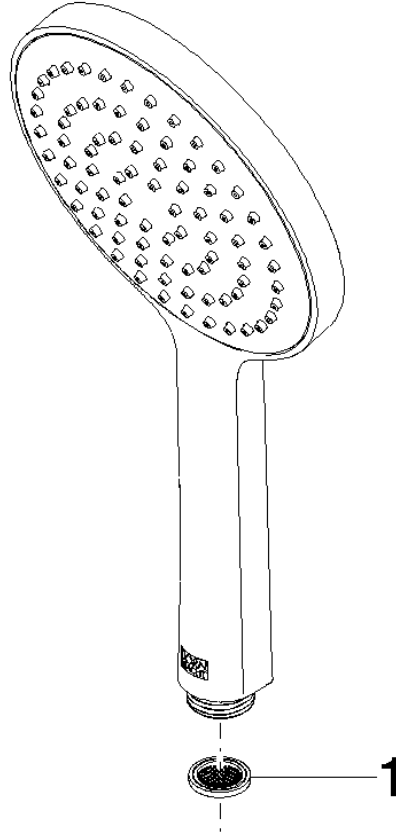

Hand shower - Brushed Platinum

IMO

28 017 979

- COMPACT RAIN, max. flow rate 15 l/min (at 3 bar)
- with anti-scale system
- spray head Ø 130 mm
- 1/2" connection
- WRAS 2009011

Intrinsic protection against back flow.

Fits: IMO, LULU, MADISON, MEM, TARA,
CL.1, LISSÉ, VAIA, META, CYO

	Brushed Platinum	28 017 979-06
	Chrome	28 017 979-00 0010
	Chrome	28 017 979-00
	Brushed Platinum	28 017 979-06 0010
	Platinum	28 017 979-08 0010
	Platinum	28 017 979-08
	Dark Chrome	28 017 979-19
	Dark Chrome	28 017 979-19 0010
	Light Gold	28 017 979-26 0010
	Light Gold	28 017 979-26
	Brushed Light Gold	28 017 979-27 0010
	Brushed Light Gold	28 017 979-27
	Brushed Durabrass (23kt Gold)	28 017 979-28
	Brushed Durabrass (23kt Gold)	28 017 979-28 0010
	Matte Black	28 017 979-33
	Matte Black	28 017 979-33 0010
	Brushed Bronze	28 017 979-42 0010
	Brushed Bronze	28 017 979-42
	Brushed Champagne (22kt Gold)	28 017 979-46 0010
	Brushed Champagne (22kt Gold)	28 017 979-46
	Champagne (22kt Gold)	28 017 979-47
	Champagne (22kt Gold)	28 017 979-47 0010
	Brushed Chrome	28 017 979-93
	Brushed Chrome	28 017 979-93 0010
	Brushed Dark Platinum	28 017 979-99
	Brushed Dark Platinum	28 017 979-99 0010

Hand shower - Brushed Platinum

IMO

28 017 979

28 017 979

mm [inches]

Flow rate chart

Certificates

DVGW_DW-
6517DN0129.

LGA_29983.

WRAS_2009011.

28 017 979

Parts for other finishes can be found here: [Chrome](#)

Spare parts list

No.	Item Number	Name	Quantity used	Delivery time
1	09 23 01 039 90	sieve	1	2