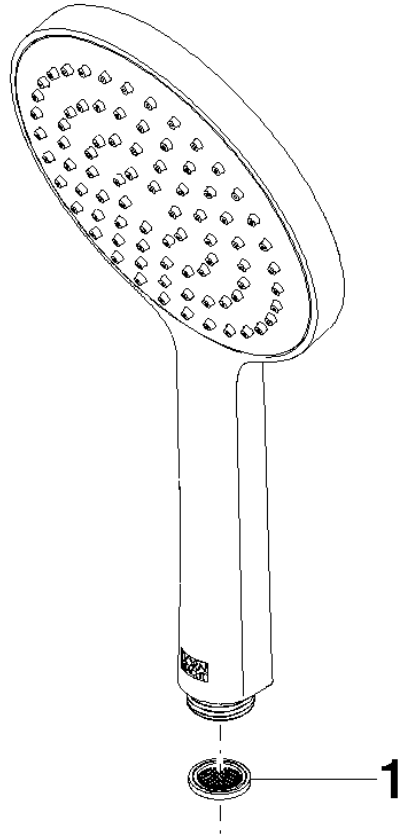

28 017 979

- COMPACT RAIN, max. flow rate 15 l/min (at 3 bar)
- with anti-scale system
- spray head Ø 130 mm
- 1/2" connection
- WRAS 2009011

Intrinsic protection against back flow.

Fits: IMO, LULU, MADISON, MEM, TARA, CL.1, LISSÉ, VAIA, META, CYO

	Platinum	28 017 979-08
	Chrome	28 017 979-00 0010
	Chrome	28 017 979-00
	Brushed Platinum	28 017 979-06 0010
	Brushed Platinum	28 017 979-06
	Platinum	28 017 979-08 0010
	Dark Chrome	28 017 979-19
	Dark Chrome	28 017 979-19 0010
	Light Gold	28 017 979-26 0010
	Light Gold	28 017 979-26
	Brushed Light Gold	28 017 979-27 0010
	Brushed Light Gold	28 017 979-27
	Brushed Durabrass (23kt Gold)	28 017 979-28
	Brushed Durabrass (23kt Gold)	28 017 979-28 0010
	Matte Black	28 017 979-33
	Matte Black	28 017 979-33 0010
	Brushed Bronze	28 017 979-42 0010
	Brushed Bronze	28 017 979-42
	Brushed Champagne (22kt Gold)	28 017 979-46 0010
	Brushed Champagne (22kt Gold)	28 017 979-46
	Champagne (22kt Gold)	28 017 979-47
	Champagne (22kt Gold)	28 017 979-47 0010
	Brushed Chrome	28 017 979-93
	Brushed Chrome	28 017 979-93 0010
	Brushed Dark Platinum	28 017 979-99
	Brushed Dark Platinum	28 017 979-99 0010

Hand shower - Platinum

IMO

28 017 979

28 017 979

mm [inches]

Flow rate chart

Certificates

DVGW_DW-
6517DN0129.

LGA_29983.

WRAS_2009011.

28 017 979

Parts for other
finishes can be found
here: [Chrome](#)

Spare parts list

No.	Item Number	Name	Quantity used	Delivery time
1	09 23 01 039 90	sieve	1	2