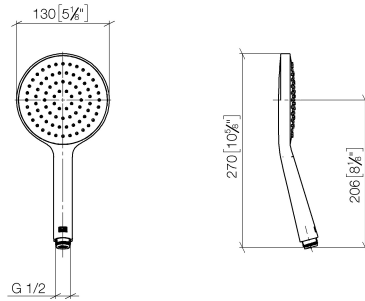

28 017 979

- COMPACT RAIN, max. flow rate 15 l/min (at 3 bar)
- with anti-scale system
- spray head Ø 130 mm
- 1/2" connection
- WRAS 2009011

Intrinsic protection against back flow.

Fits: IMO, LULU, MADISON, MEM, TARA, CL.1, LISSÉ, VAIA, META, CYO

	Platinum	28 017 979-08
	Chrome	28 017 979-00 0010
	Chrome	28 017 979-00
	Brushed Platinum	28 017 979-06 0010
	Brushed Platinum	28 017 979-06
	Platinum	28 017 979-08 0010
	Dark Chrome	28 017 979-19
	Dark Chrome	28 017 979-19 0010
	Light Gold	28 017 979-26 0010
	Light Gold	28 017 979-26
	Brushed Light Gold	28 017 979-27 0010
	Brushed Light Gold	28 017 979-27
	Brushed Durabrass (23kt Gold)	28 017 979-28
	Brushed Durabrass (23kt Gold)	28 017 979-28 0010
	Matte Black	28 017 979-33
	Matte Black	28 017 979-33 0010
	Brushed Bronze	28 017 979-42 0010
	Brushed Bronze	28 017 979-42
	Brushed Champagne (22kt Gold)	28 017 979-46 0010
	Brushed Champagne (22kt Gold)	28 017 979-46
	Champagne (22kt Gold)	28 017 979-47
	Champagne (22kt Gold)	28 017 979-47 0010
	Brushed Chrome	28 017 979-93
	Brushed Chrome	28 017 979-93 0010
	Brushed Dark Platinum	28 017 979-99
	Brushed Dark Platinum	28 017 979-99 0010

Hand shower - Platinum

IMO

28 017 979

28 017 979

mm [inches]

Flow rate chart

Certificates

DVGW_DW-
6517DN0129.