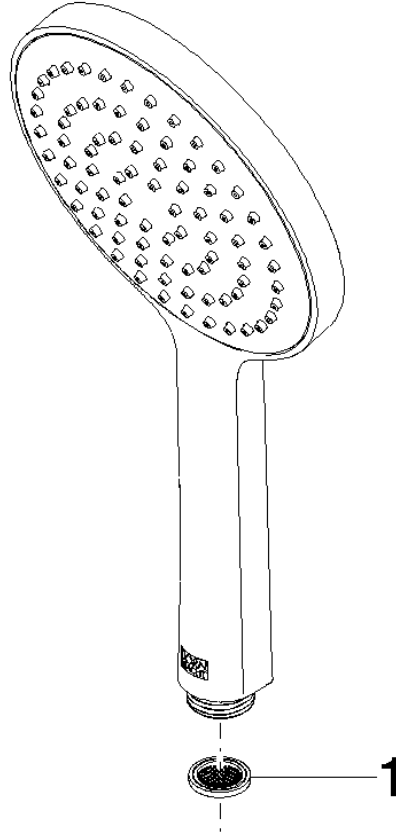

Hand shower - Light Gold

IMO

28 017 979

- COMPACT RAIN, max. flow rate 15 l/min (at 3 bar)
- with anti-scale system
- spray head Ø 130 mm
- 1/2" connection
- WRAS 2009011

Intrinsic protection against back flow.

Fits: IMO, LULU, MADISON, MEM, TARA, CL.1, LISSÉ, VAIA, META, CYO

	Light Gold	28 017 979-26
	Chrome	28 017 979-00 0010
	Chrome	28 017 979-00
	Brushed Platinum	28 017 979-06 0010
	Brushed Platinum	28 017 979-06
	Platinum	28 017 979-08 0010
	Platinum	28 017 979-08
	Dark Chrome	28 017 979-19
	Dark Chrome	28 017 979-19 0010
	Light Gold	28 017 979-26 0010
	Brushed Light Gold	28 017 979-27 0010
	Brushed Light Gold	28 017 979-27
	Brushed Durabrass (23kt Gold)	28 017 979-28
	Brushed Durabrass (23kt Gold)	28 017 979-28 0010
	Matte Black	28 017 979-33
	Matte Black	28 017 979-33 0010
	Brushed Bronze	28 017 979-42 0010
	Brushed Bronze	28 017 979-42
	Brushed Champagne (22kt Gold)	28 017 979-46 0010
	Brushed Champagne (22kt Gold)	28 017 979-46
	Champagne (22kt Gold)	28 017 979-47
	Champagne (22kt Gold)	28 017 979-47 0010
	Brushed Chrome	28 017 979-93
	Brushed Chrome	28 017 979-93 0010
	Brushed Dark Platinum	28 017 979-99
	Brushed Dark Platinum	28 017 979-99 0010

Hand shower - Light Gold

IMO

28 017 979

28 017 979

mm [inches]

Flow rate chart

Certificates

LGA_29983.

28 017 979

Parts for other finishes can be found here: [Chrome](#)

Spare parts list

No.	Item Number	Name	Quantity used	Delivery time
1	09 23 01 039 90	sieve	1	2