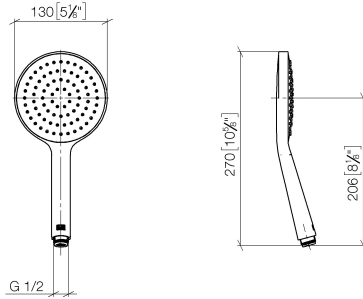

Hand shower - Brushed Light Gold

IMO

28 017 979

- COMPACT RAIN, max. flow rate 15 l/min (at 3 bar)
- with anti-scale system
- spray head Ø 130 mm
- 1/2" connection
- WRAS 2009011

Intrinsic protection against back flow.

Fits: IMO, LULU, MADISON, MEM, TARA,
CL.1, LISSÉ, VAIA, META, CYO

	Brushed Light Gold	28 017 979-27
	Chrome	28 017 979-00 0010
	Chrome	28 017 979-00
	Brushed Platinum	28 017 979-06 0010
	Brushed Platinum	28 017 979-06
	Platinum	28 017 979-08 0010
	Platinum	28 017 979-08
	Dark Chrome	28 017 979-19
	Dark Chrome	28 017 979-19 0010
	Light Gold	28 017 979-26 0010
	Light Gold	28 017 979-26
	Brushed Light Gold	28 017 979-27 0010
	Brushed Durabrass (23kt Gold)	28 017 979-28
	Brushed Durabrass (23kt Gold)	28 017 979-28 0010
	Matte Black	28 017 979-33
	Matte Black	28 017 979-33 0010
	Brushed Bronze	28 017 979-42 0010
	Brushed Bronze	28 017 979-42
	Brushed Champagne (22kt Gold)	28 017 979-46 0010
	Brushed Champagne (22kt Gold)	28 017 979-46
	Champagne (22kt Gold)	28 017 979-47
	Champagne (22kt Gold)	28 017 979-47 0010
	Brushed Chrome	28 017 979-93
	Brushed Chrome	28 017 979-93 0010
	Brushed Dark Platinum	28 017 979-99
	Brushed Dark Platinum	28 017 979-99 0010

Hand shower - Brushed Light Gold

IMO

28 017 979

28 017 979

mm [inches]

Flow rate chart

Certificates

LGA_29983.