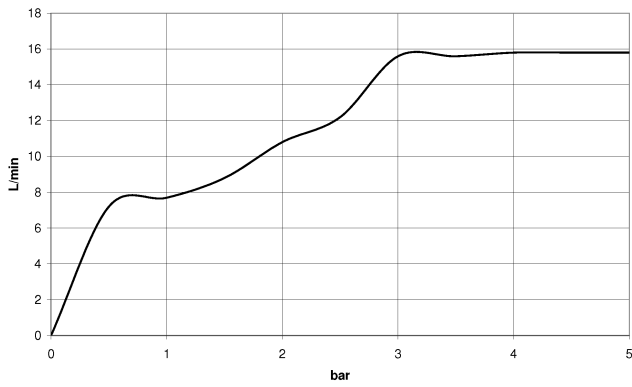

Hand shower - Brushed Light Gold

IMO

28 017 979

- COMPACT RAIN, max. flow rate 15 l/min (at 3 bar)
- with anti-scale system
- spray head Ø 130 mm
- 1/2" connection
- WRAS 2009011

Intrinsic protection against back flow.

Hand shower - Brushed Light Gold

IMO

28 017 979

28 017 979

mm [inches]

Flow rate chart

Certificates

LGA_29983.