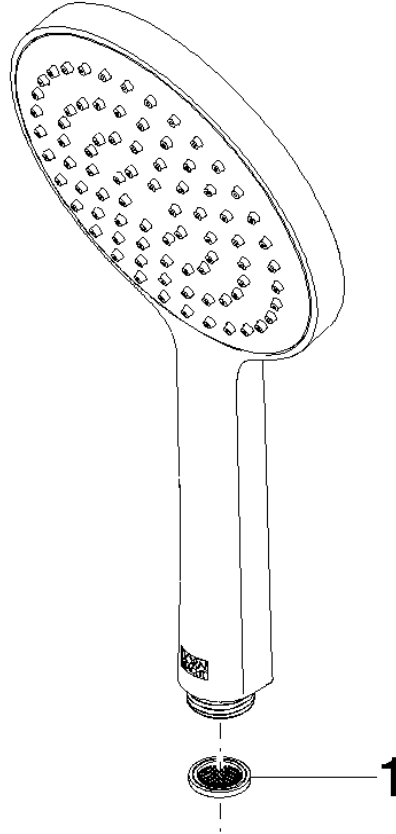

Hand shower - Brushed Light Gold

IMO

28 017 979

- COMPACT RAIN, max. flow rate 15 l/min (at 3 bar)
- with anti-scale system
- spray head Ø 130 mm
- 1/2" connection
- WRAS 2009011

Intrinsic protection against back flow.

Fits: IMO, LULU, MADISON, MEM, TARA,
CL.1, LISSÉ, VAIA, META, CYO

	Brushed Light Gold	28 017 979-27
	Chrome	28 017 979-00 0010
	Chrome	28 017 979-00
	Brushed Platinum	28 017 979-06 0010
	Brushed Platinum	28 017 979-06
	Platinum	28 017 979-08 0010
	Platinum	28 017 979-08
	Dark Chrome	28 017 979-19
	Dark Chrome	28 017 979-19 0010
	Light Gold	28 017 979-26 0010
	Light Gold	28 017 979-26
	Brushed Light Gold	28 017 979-27 0010
	Brushed Durabrass (23kt Gold)	28 017 979-28
	Brushed Durabrass (23kt Gold)	28 017 979-28 0010
	Matte Black	28 017 979-33
	Matte Black	28 017 979-33 0010
	Brushed Bronze	28 017 979-42 0010
	Brushed Bronze	28 017 979-42
	Brushed Champagne (22kt Gold)	28 017 979-46 0010
	Brushed Champagne (22kt Gold)	28 017 979-46
	Champagne (22kt Gold)	28 017 979-47
	Champagne (22kt Gold)	28 017 979-47 0010
	Brushed Chrome	28 017 979-93
	Brushed Chrome	28 017 979-93 0010
	Brushed Dark Platinum	28 017 979-99
	Brushed Dark Platinum	28 017 979-99 0010

Hand shower - Brushed Light Gold

IMO

28 017 979

28 017 979

mm [inches]

Flow rate chart

Certificates

LGA_29983.

28 017 979

Parts for other finishes can be found here: [Chrome](#)

Spare parts list

No.	Item Number	Name	Quantity used	Delivery time
1	09 23 01 039 90	sieve	1	2