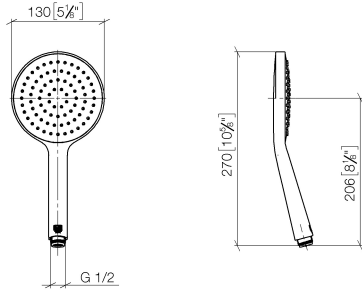

Hand shower FlowReduce - Brushed Light Gold

IMO

28 017 979

- COMPACT RAIN, max. flow rate 6.8 l/min (at 3 bar)
- with anti-scale system
- spray head Ø 130 mm
- 1/2" connection
- This product can help a building meet the requirements of Green Building Rating Systems, e.g. LEED®, BREEAM®, DGNB

Intrinsic protection against back flow.

Fits: IMO, LULU, MADISON, MEM, TARA, CL.1, LISSÉ, VAIA, META, CYO

	Brushed Light Gold	28 017 979-27 0010
	Chrome	28 017 979-00 0010
	Chrome	28 017 979-00
	Brushed Platinum	28 017 979-06 0010
	Brushed Platinum	28 017 979-06
	Platinum	28 017 979-08 0010
	Platinum	28 017 979-08
	Dark Chrome	28 017 979-19
	Dark Chrome	28 017 979-19 0010
	Light Gold	28 017 979-26 0010
	Light Gold	28 017 979-26
	Brushed Light Gold	28 017 979-27
	Brushed Durabrass (23kt Gold)	28 017 979-28
	Brushed Durabrass (23kt Gold)	28 017 979-28 0010
	Matte Black	28 017 979-33
	Matte Black	28 017 979-33 0010
	Brushed Bronze	28 017 979-42 0010
	Brushed Bronze	28 017 979-42
	Brushed Champagne (22kt Gold)	28 017 979-46 0010
	Brushed Champagne (22kt Gold)	28 017 979-46
	Champagne (22kt Gold)	28 017 979-47
	Champagne (22kt Gold)	28 017 979-47 0010
	Brushed Chrome	28 017 979-93
	Brushed Chrome	28 017 979-93 0010
	Brushed Dark Platinum	28 017 979-99
	Brushed Dark Platinum	28 017 979-99 0010

Hand shower FlowReduce - Brushed Light Gold

IMO

28 017 979

28 017 979

mm [inches]

Flow rate chart

Certificates

LGA_29983.