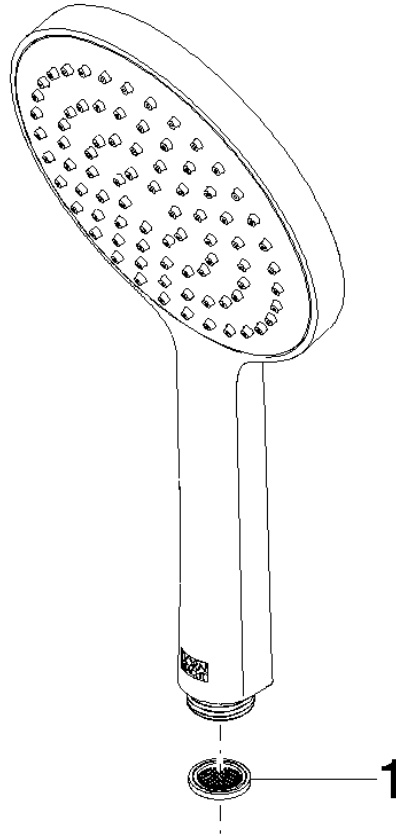

Hand shower - Brushed Durabrass (23kt Gold)

IMO

28 017 979

- COMPACT RAIN, max. flow rate 15 l/min (at 3 bar)
- with anti-scale system
- spray head Ø 130 mm
- 1/2" connection
- WRAS 2009011

Intrinsic protection against back flow.

Fits: IMO, LULU, MADISON, MEM, TARA, CL.1, LISSÉ, VAIA, META, CYO

	Brushed Durabrass (23kt Gold)	28 017 979-28
	Chrome	28 017 979-00 0010
	Chrome	28 017 979-00
	Brushed Platinum	28 017 979-06 0010
	Brushed Platinum	28 017 979-06
	Platinum	28 017 979-08 0010
	Platinum	28 017 979-08
	Dark Chrome	28 017 979-19
	Dark Chrome	28 017 979-19 0010
	Light Gold	28 017 979-26 0010
	Light Gold	28 017 979-26
	Brushed Light Gold	28 017 979-27 0010
	Brushed Light Gold	28 017 979-27
	Brushed Durabrass (23kt Gold)	28 017 979-28 0010
	Matte Black	28 017 979-33
	Matte Black	28 017 979-33 0010
	Brushed Bronze	28 017 979-42 0010
	Brushed Bronze	28 017 979-42
	Brushed Champagne (22kt Gold)	28 017 979-46 0010
	Brushed Champagne (22kt Gold)	28 017 979-46
	Champagne (22kt Gold)	28 017 979-47
	Champagne (22kt Gold)	28 017 979-47 0010
	Brushed Chrome	28 017 979-93
	Brushed Chrome	28 017 979-93 0010
	Brushed Dark Platinum	28 017 979-99
	Brushed Dark Platinum	28 017 979-99 0010

Hand shower - Brushed Durabronz (23kt Gold)

IMO

28 017 979

28 017 979

mm [inches]

Flow rate chart

Certificates

DVGW_DW-
6517DN0129.

LGA_29983.

WRAS_2009011.

28 017 979

Parts for other finishes can be found here: [Chrome](#)

Spare parts list

No.	Item Number	Name	Quantity used	Delivery time
1	09 23 01 039 90	sieve	1	2