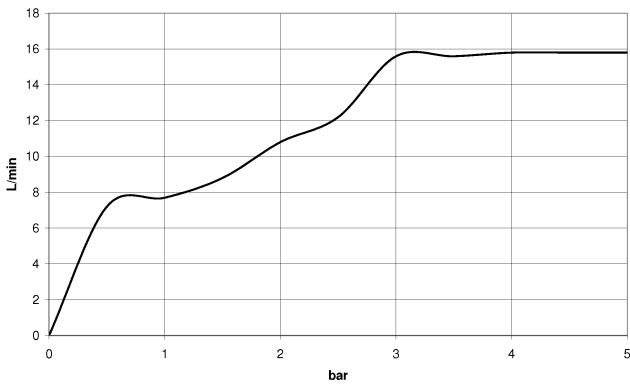

Hand shower - Brushed Durabrass (23kt Gold)

IMO

28 017 979

- COMPACT RAIN, max. flow rate 15 l/min (at 3 bar)
- with anti-scale system
- spray head Ø 130 mm
- 1/2" connection
- WRAS 2009011

Intrinsic protection against back flow.

Hand shower - Brushed Durabronz (23kt Gold)

IMO

28 017 979

28 017 979

mm [inches]

Flow rate chart

Certificates

DVGW_DW-
6517DN0129.