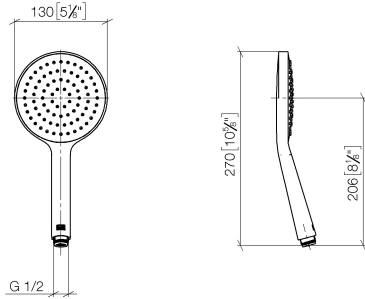

Hand shower - Brushed Durabrass (23kt Gold)

IMO

28 017 979

- COMPACT RAIN, max. flow rate 15 l/min (at 3 bar)
- with anti-scale system
- spray head Ø 130 mm
- 1/2" connection
- WRAS 2009011

Intrinsic protection against back flow.

Fits: IMO, LULU, MADISON, MEM, TARA, CL.1, LISSÉ, VAIA, META, CYO

	Brushed Durabrass (23kt Gold)	28 017 979-28
	Chrome	28 017 979-00 0010
	Chrome	28 017 979-00
	Brushed Platinum	28 017 979-06 0010
	Brushed Platinum	28 017 979-06
	Platinum	28 017 979-08 0010
	Platinum	28 017 979-08
	Dark Chrome	28 017 979-19
	Dark Chrome	28 017 979-19 0010
	Light Gold	28 017 979-26 0010
	Light Gold	28 017 979-26
	Brushed Light Gold	28 017 979-27 0010
	Brushed Light Gold	28 017 979-27
	Brushed Durabrass (23kt Gold)	28 017 979-28 0010
	Matte Black	28 017 979-33
	Matte Black	28 017 979-33 0010
	Brushed Bronze	28 017 979-42 0010
	Brushed Bronze	28 017 979-42
	Brushed Champagne (22kt Gold)	28 017 979-46 0010
	Brushed Champagne (22kt Gold)	28 017 979-46
	Champagne (22kt Gold)	28 017 979-47
	Champagne (22kt Gold)	28 017 979-47 0010
	Brushed Chrome	28 017 979-93
	Brushed Chrome	28 017 979-93 0010
	Brushed Dark Platinum	28 017 979-99
	Brushed Dark Platinum	28 017 979-99 0010

Hand shower - Brushed Durabronz (23kt Gold)

IMO

28 017 979

28 017 979

mm [inches]

Flow rate chart

Certificates

DVGW_DW-
6517DN0129.