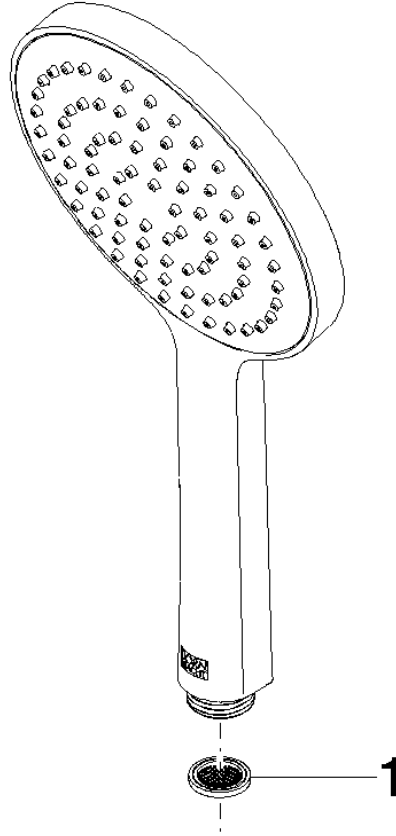

Hand shower - Matte Black

IMO

28 017 979

- COMPACT RAIN, max. flow rate 15 l/min (at 3 bar)
- with anti-scale system
- spray head Ø 130 mm
- 1/2" connection
- WRAS 2009011

Intrinsic protection against back flow.

Fits: IMO, LULU, MADISON, MEM, TARA, CL.1, LISSÉ, VAIA, META, CYO

	Matte Black	28 017 979-33
	Chrome	28 017 979-00 0010
	Chrome	28 017 979-00
	Brushed Platinum	28 017 979-06 0010
	Brushed Platinum	28 017 979-06
	Platinum	28 017 979-08 0010
	Platinum	28 017 979-08
	Dark Chrome	28 017 979-19
	Dark Chrome	28 017 979-19 0010
	Light Gold	28 017 979-26 0010
	Light Gold	28 017 979-26
	Brushed Light Gold	28 017 979-27 0010
	Brushed Light Gold	28 017 979-27
	Brushed Durabrass (23kt Gold)	28 017 979-28
	Brushed Durabrass (23kt Gold)	28 017 979-28 0010
	Matte Black	28 017 979-33 0010
	Brushed Bronze	28 017 979-42 0010
	Brushed Bronze	28 017 979-42
	Brushed Champagne (22kt Gold)	28 017 979-46 0010
	Brushed Champagne (22kt Gold)	28 017 979-46
	Champagne (22kt Gold)	28 017 979-47
	Champagne (22kt Gold)	28 017 979-47 0010
	Brushed Chrome	28 017 979-93
	Brushed Chrome	28 017 979-93 0010
	Brushed Dark Platinum	28 017 979-99
	Brushed Dark Platinum	28 017 979-99 0010

Hand shower - Matte Black

IMO

28 017 979

28 017 979

mm [inches]

Flow rate chart

Certificates

DVGW_DW-
6517DN0129.

LGA_29983.

WRAS_2009011.

28 017 979

Parts for other finishes can be found here: [Chrome](#)

Spare parts list

No.	Item Number	Name	Quantity used	Delivery time
1	09 23 01 039 90	sieve	1	2