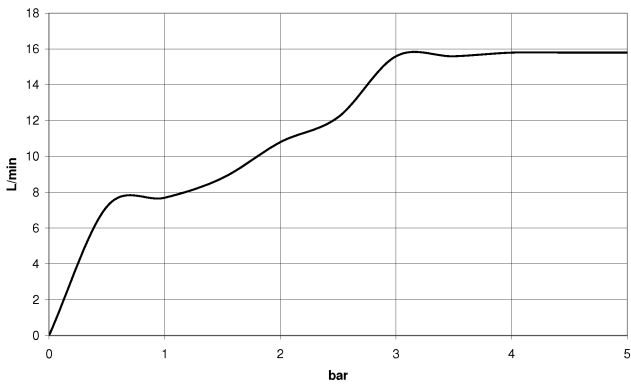

Hand shower - Matte Black

IMO

28 017 979

- COMPACT RAIN, max. flow rate 15 l/min (at 3 bar)
- with anti-scale system
- spray head Ø 130 mm
- 1/2" connection
- WRAS 2009011

Intrinsic protection against back flow.

Hand shower - Matte Black

IMO

28 017 979

28 017 979

mm [inches]

Flow rate chart

Certificates

DVGW_DW-
6517DN0129.