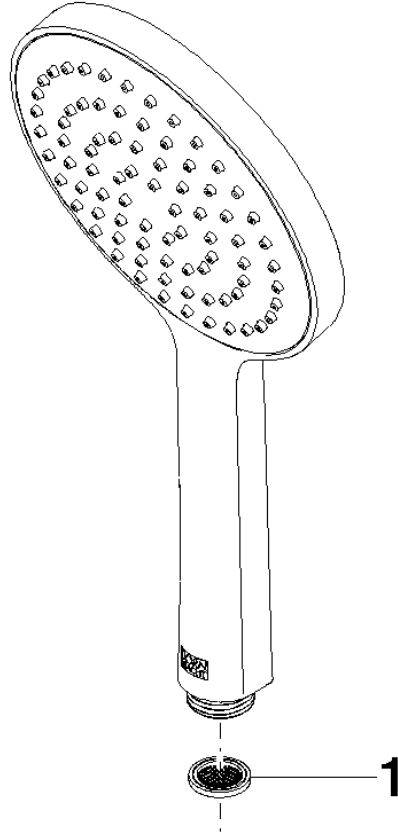

Hand shower - Brushed Bronze

IMO

28 017 979

- COMPACT RAIN, max. flow rate 15 l/min (at 3 bar)
- with anti-scale system
- spray head Ø 130 mm
- 1/2" connection
- WRAS 2009011

Intrinsic protection against back flow.

Fits: IMO, LULU, MADISON, MEM, TARA,
CL.1, LISSÉ, VAIA, META, CYO

	Brushed Bronze	28 017 979-42
	Chrome	28 017 979-00 0010
	Chrome	28 017 979-00
	Brushed Platinum	28 017 979-06 0010
	Brushed Platinum	28 017 979-06
	Platinum	28 017 979-08 0010
	Platinum	28 017 979-08
	Dark Chrome	28 017 979-19
	Dark Chrome	28 017 979-19 0010
	Light Gold	28 017 979-26 0010
	Light Gold	28 017 979-26
	Brushed Light Gold	28 017 979-27 0010
	Brushed Light Gold	28 017 979-27
	Brushed Durabrass (23kt Gold)	28 017 979-28
	Brushed Durabrass (23kt Gold)	28 017 979-28 0010
	Matte Black	28 017 979-33
	Matte Black	28 017 979-33 0010
	Brushed Bronze	28 017 979-42 0010
	Brushed Champagne (22kt Gold)	28 017 979-46 0010
	Brushed Champagne (22kt Gold)	28 017 979-46
	Champagne (22kt Gold)	28 017 979-47
	Champagne (22kt Gold)	28 017 979-47 0010
	Brushed Chrome	28 017 979-93
	Brushed Chrome	28 017 979-93 0010
	Brushed Dark Platinum	28 017 979-99
	Brushed Dark Platinum	28 017 979-99 0010

Hand shower - Brushed Bronze

IMO

28 017 979

28 017 979

mm [inches]

Flow rate chart

Certificates

LGA_29983.

28 017 979

Parts for other finishes can be found here: [Chrome](#)

Spare parts list

No.	Item Number	Name	Quantity used	Delivery time
1	09 23 01 039 90	sieve	1	2