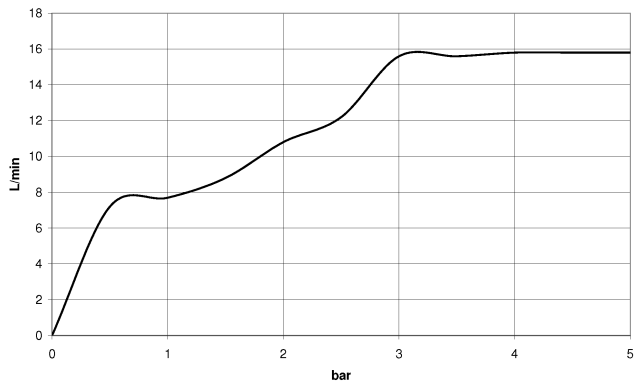

Hand shower - Brushed Bronze

IMO

28 017 979

- COMPACT RAIN, max. flow rate 15 l/min (at 3 bar)
- with anti-scale system
- spray head Ø 130 mm
- 1/2" connection
- WRAS 2009011

Intrinsic protection against back flow.

Hand shower - Brushed Bronze

IMO

28 017 979

28 017 979

mm [inches]

Flow rate chart

Certificates

LGA_29983.