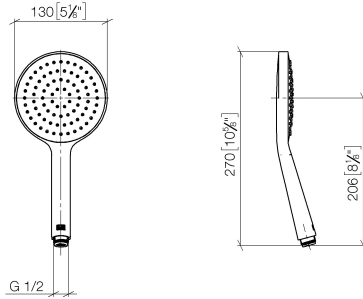

Hand shower - Brushed Bronze

IMO

28 017 979

- COMPACT RAIN, max. flow rate 15 l/min (at 3 bar)
- with anti-scale system
- spray head Ø 130 mm
- 1/2" connection
- WRAS 2009011

Intrinsic protection against back flow.

Fits: IMO, LULU, MADISON, MEM, TARA,
CL.1, LISSÉ, VAIA, META, CYO

	Brushed Bronze	28 017 979-42
	Chrome	28 017 979-00 0010
	Chrome	28 017 979-00
	Brushed Platinum	28 017 979-06 0010
	Brushed Platinum	28 017 979-06
	Platinum	28 017 979-08 0010
	Platinum	28 017 979-08
	Dark Chrome	28 017 979-19
	Dark Chrome	28 017 979-19 0010
	Light Gold	28 017 979-26 0010
	Light Gold	28 017 979-26
	Brushed Light Gold	28 017 979-27 0010
	Brushed Light Gold	28 017 979-27
	Brushed Durabrass (23kt Gold)	28 017 979-28
	Brushed Durabrass (23kt Gold)	28 017 979-28 0010
	Matte Black	28 017 979-33
	Matte Black	28 017 979-33 0010
	Brushed Bronze	28 017 979-42 0010
	Brushed Champagne (22kt Gold)	28 017 979-46 0010
	Brushed Champagne (22kt Gold)	28 017 979-46
	Champagne (22kt Gold)	28 017 979-47
	Champagne (22kt Gold)	28 017 979-47 0010
	Brushed Chrome	28 017 979-93
	Brushed Chrome	28 017 979-93 0010
	Brushed Dark Platinum	28 017 979-99
	Brushed Dark Platinum	28 017 979-99 0010

Hand shower - Brushed Bronze

IMO

28 017 979

28 017 979

mm [inches]

Flow rate chart

Certificates

LGA_29983.