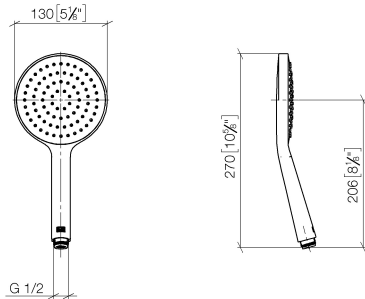

Hand shower - Brushed Champagne (22kt Gold)

IMO

28 017 979

- COMPACT RAIN, max. flow rate 15 l/min (at 3 bar)
- with anti-scale system
- spray head Ø 130 mm
- 1/2" connection
- WRAS 2009011

Intrinsic protection against back flow.

Fits: IMO, LULU, MADISON, MEM, TARA, CL.1, LISSÉ, VAIA, META, CYO

	Brushed Champagne (22kt Gold)	28 017 979-46
	Chrome	28 017 979-00 0010
	Chrome	28 017 979-00
	Brushed Platinum	28 017 979-06 0010
	Brushed Platinum	28 017 979-06
	Platinum	28 017 979-08 0010
	Platinum	28 017 979-08
	Dark Chrome	28 017 979-19
	Dark Chrome	28 017 979-19 0010
	Light Gold	28 017 979-26 0010
	Light Gold	28 017 979-26
	Brushed Light Gold	28 017 979-27 0010
	Brushed Light Gold	28 017 979-27
	Brushed Durabrass (23kt Gold)	28 017 979-28
	Brushed Durabrass (23kt Gold)	28 017 979-28 0010
	Matte Black	28 017 979-33
	Matte Black	28 017 979-33 0010
	Brushed Bronze	28 017 979-42 0010
	Brushed Bronze	28 017 979-42
	Brushed Champagne (22kt Gold)	28 017 979-46 0010
	Champagne (22kt Gold)	28 017 979-47
	Champagne (22kt Gold)	28 017 979-47 0010
	Brushed Chrome	28 017 979-93
	Brushed Chrome	28 017 979-93 0010
	Brushed Dark Platinum	28 017 979-99
	Brushed Dark Platinum	28 017 979-99 0010

Hand shower - Brushed Champagne (22kt Gold)

IMO

28 017 979

28 017 979

mm [inches]

Flow rate chart

Certificates

DVGW_DW-
6517DN0129.