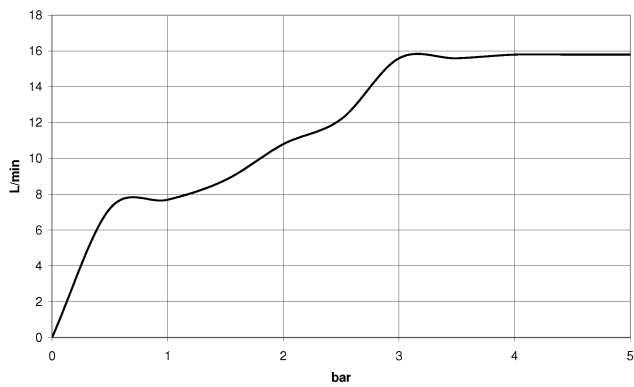

Hand shower - Brushed Champagne (22kt Gold)

IMO

28 017 979

- COMPACT RAIN, max. flow rate 15 l/min (at 3 bar)
- with anti-scale system
- spray head Ø 130 mm
- 1/2" connection
- WRAS 2009011

Intrinsic protection against back flow.

Hand shower - Brushed Champagne (22kt Gold)

IMO

28 017 979

28 017 979

mm [inches]

Flow rate chart

Certificates

DVGW_DW-
6517DN0129.