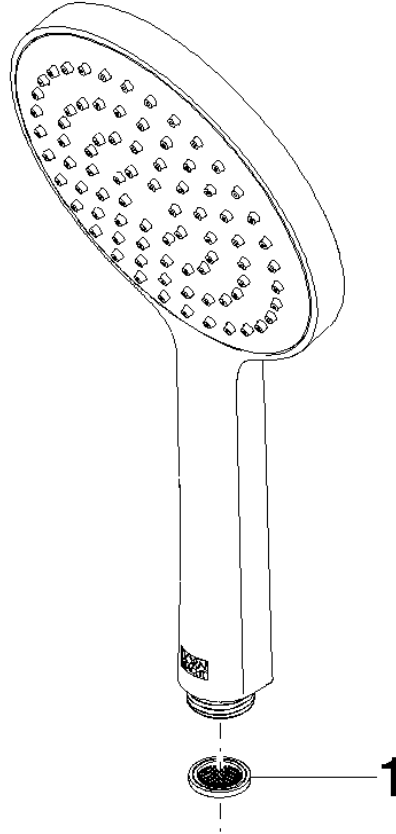

Hand shower - Brushed Champagne (22kt Gold)

IMO

28 017 979

- COMPACT RAIN, max. flow rate 15 l/min (at 3 bar)
- with anti-scale system
- spray head Ø 130 mm
- 1/2" connection
- WRAS 2009011

Intrinsic protection against back flow.

Fits: IMO, LULU, MADISON, MEM, TARA, CL.1, LISSÉ, VAIA, META, CYO

	Brushed Champagne (22kt Gold)	28 017 979-46
	Chrome	28 017 979-00 0010
	Chrome	28 017 979-00
	Brushed Platinum	28 017 979-06 0010
	Brushed Platinum	28 017 979-06
	Platinum	28 017 979-08 0010
	Platinum	28 017 979-08
	Dark Chrome	28 017 979-19
	Dark Chrome	28 017 979-19 0010
	Light Gold	28 017 979-26 0010
	Light Gold	28 017 979-26
	Brushed Light Gold	28 017 979-27 0010
	Brushed Light Gold	28 017 979-27
	Brushed Durabrass (23kt Gold)	28 017 979-28
	Brushed Durabrass (23kt Gold)	28 017 979-28 0010
	Matte Black	28 017 979-33
	Matte Black	28 017 979-33 0010
	Brushed Bronze	28 017 979-42 0010
	Brushed Bronze	28 017 979-42
	Brushed Champagne (22kt Gold)	28 017 979-46 0010
	Champagne (22kt Gold)	28 017 979-47
	Champagne (22kt Gold)	28 017 979-47 0010
	Brushed Chrome	28 017 979-93
	Brushed Chrome	28 017 979-93 0010
	Brushed Dark Platinum	28 017 979-99
	Brushed Dark Platinum	28 017 979-99 0010

Hand shower - Brushed Champagne (22kt Gold)

IMO

28 017 979

28 017 979

mm [inches]

Flow rate chart

Certificates

DVGW_DW-
6517DN0129.

LGA_29983.

28 017 979

Parts for other finishes can be found here: [Chrome](#)

Spare parts list

No.	Item Number	Name	Quantity used	Delivery time
1	09 23 01 039 90	sieve	1	2