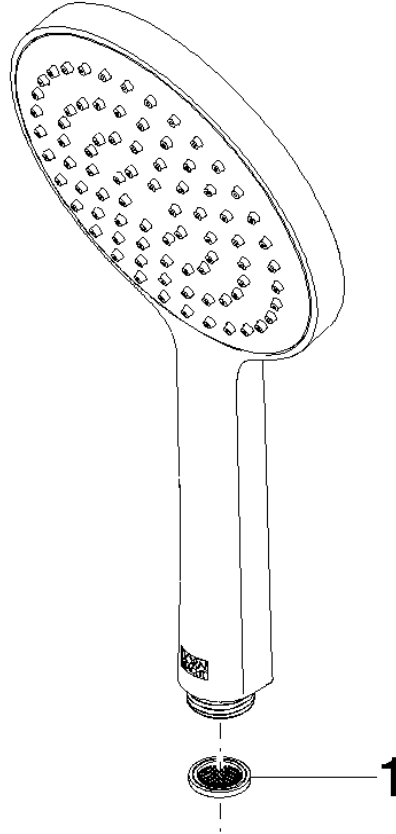

Hand shower - Champagne (22kt Gold)

IMO

28 017 979

- COMPACT RAIN, max. flow rate 15 l/min (at 3 bar)
- with anti-scale system
- spray head Ø 130 mm
- 1/2" connection
- WRAS 2009011

Intrinsic protection against back flow.

Fits: IMO, LULU, MADISON, MEM, TARA,
CL.1, LISSÉ, VAIA, META, CYO

	Champagne (22kt Gold)	28 017 979-47
	Chrome	28 017 979-00 0010
	Chrome	28 017 979-00
	Brushed Platinum	28 017 979-06 0010
	Brushed Platinum	28 017 979-06
	Platinum	28 017 979-08 0010
	Platinum	28 017 979-08
	Dark Chrome	28 017 979-19
	Dark Chrome	28 017 979-19 0010
	Light Gold	28 017 979-26 0010
	Light Gold	28 017 979-26
	Brushed Light Gold	28 017 979-27 0010
	Brushed Light Gold	28 017 979-27
	Brushed Durabrass (23kt Gold)	28 017 979-28
	Brushed Durabrass (23kt Gold)	28 017 979-28 0010
	Matte Black	28 017 979-33
	Matte Black	28 017 979-33 0010
	Brushed Bronze	28 017 979-42 0010
	Brushed Bronze	28 017 979-42
	Brushed Champagne (22kt Gold)	28 017 979-46 0010
	Brushed Champagne (22kt Gold)	28 017 979-46
	Champagne (22kt Gold)	28 017 979-47 0010
	Brushed Chrome	28 017 979-93
	Brushed Chrome	28 017 979-93 0010
	Brushed Dark Platinum	28 017 979-99
	Brushed Dark Platinum	28 017 979-99 0010

Hand shower - Champagne (22kt Gold)

IMO

28 017 979

28 017 979

mm [inches]

Flow rate chart

Certificates

DVGW_DW-
6517DN0129.

LGA_29983.

28 017 979

Parts for other finishes can be found here: [Chrome](#)

Spare parts list

No.	Item Number	Name	Quantity used	Delivery time
1	09 23 01 039 90	sieve	1	2