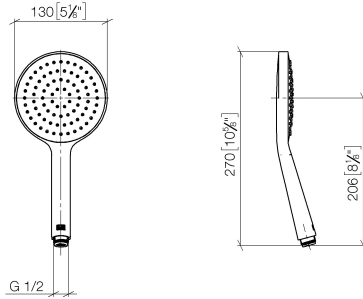

Hand shower - Brushed Chrome

IMO

28 017 979

- COMPACT RAIN, max. flow rate 15 l/min (at 3 bar)
- with anti-scale system
- spray head Ø 130 mm
- 1/2" connection
- WRAS 2009011

Intrinsic protection against back flow.

Fits: IMO, LULU, MADISON, MEM, TARA,
CL.1, LISSÉ, VAIA, META, CYO

	Brushed Chrome	28 017 979-93
	Chrome	28 017 979-00 0010
	Chrome	28 017 979-00
	Brushed Platinum	28 017 979-06 0010
	Brushed Platinum	28 017 979-06
	Platinum	28 017 979-08 0010
	Platinum	28 017 979-08
	Dark Chrome	28 017 979-19
	Dark Chrome	28 017 979-19 0010
	Light Gold	28 017 979-26 0010
	Light Gold	28 017 979-26
	Brushed Light Gold	28 017 979-27 0010
	Brushed Light Gold	28 017 979-27
	Brushed Durabrass (23kt Gold)	28 017 979-28
	Brushed Durabrass (23kt Gold)	28 017 979-28 0010
	Matte Black	28 017 979-33
	Matte Black	28 017 979-33 0010
	Brushed Bronze	28 017 979-42 0010
	Brushed Bronze	28 017 979-42
	Brushed Champagne (22kt Gold)	28 017 979-46 0010
	Brushed Champagne (22kt Gold)	28 017 979-46
	Champagne (22kt Gold)	28 017 979-47
	Champagne (22kt Gold)	28 017 979-47 0010
	Brushed Chrome	28 017 979-93 0010
	Brushed Dark Platinum	28 017 979-99
	Brushed Dark Platinum	28 017 979-99 0010

Hand shower - Brushed Chrome

IMO

28 017 979

28 017 979

mm [inches]

Flow rate chart

Certificates

DVGW_DW-
6517DN0129.