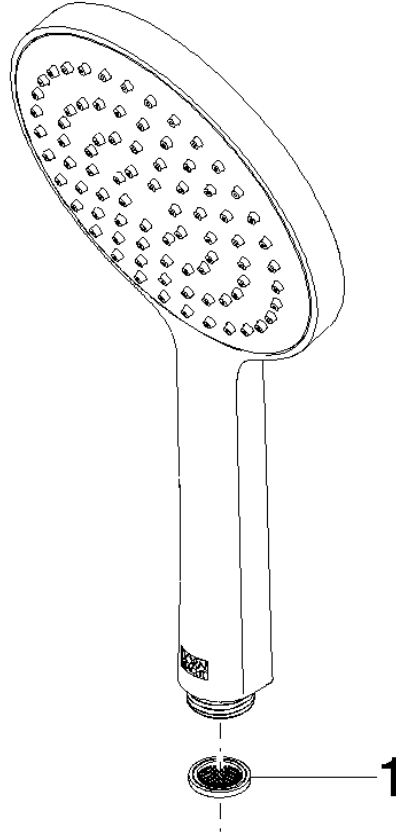

Hand shower - Brushed Chrome

IMO

28 017 979

- COMPACT RAIN, max. flow rate 15 l/min (at 3 bar)
- with anti-scale system
- spray head Ø 130 mm
- 1/2" connection
- WRAS 2009011

Intrinsic protection against back flow.

Fits: IMO, LULU, MADISON, MEM, TARA,
CL.1, LISSÉ, VAIA, META, CYO

	Brushed Chrome	28 017 979-93
	Chrome	28 017 979-00 0010
	Chrome	28 017 979-00
	Brushed Platinum	28 017 979-06 0010
	Brushed Platinum	28 017 979-06
	Platinum	28 017 979-08 0010
	Platinum	28 017 979-08
	Dark Chrome	28 017 979-19
	Dark Chrome	28 017 979-19 0010
	Light Gold	28 017 979-26 0010
	Light Gold	28 017 979-26
	Brushed Light Gold	28 017 979-27 0010
	Brushed Light Gold	28 017 979-27
	Brushed Durabrass (23kt Gold)	28 017 979-28
	Brushed Durabrass (23kt Gold)	28 017 979-28 0010
	Matte Black	28 017 979-33
	Matte Black	28 017 979-33 0010
	Brushed Bronze	28 017 979-42 0010
	Brushed Bronze	28 017 979-42
	Brushed Champagne (22kt Gold)	28 017 979-46 0010
	Brushed Champagne (22kt Gold)	28 017 979-46
	Champagne (22kt Gold)	28 017 979-47
	Champagne (22kt Gold)	28 017 979-47 0010
	Brushed Chrome	28 017 979-93 0010
	Brushed Dark Platinum	28 017 979-99
	Brushed Dark Platinum	28 017 979-99 0010

Hand shower - Brushed Chrome

IMO

28 017 979

28 017 979

mm [inches]

Flow rate chart

Certificates

DVGW_DW-
6517DN0129.

LGA_29983.

WRAS_2009011.

28 017 979

Parts for other finishes can be found here: [Chrome](#)

Spare parts list

No.	Item Number	Name	Quantity used	Delivery time
1	09 23 01 039 90	sieve	1	2