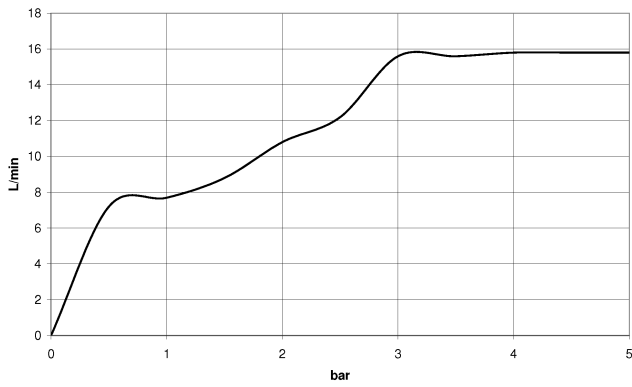

Hand shower - Brushed Chrome

IMO

28 017 979

- COMPACT RAIN, max. flow rate 15 l/min (at 3 bar)
- with anti-scale system
- spray head Ø 130 mm
- 1/2" connection
- WRAS 2009011

Intrinsic protection against back flow.

Hand shower - Brushed Chrome

IMO

28 017 979

28 017 979

mm [inches]

Flow rate chart

Certificates

DVGW_DW-
6517DN0129.