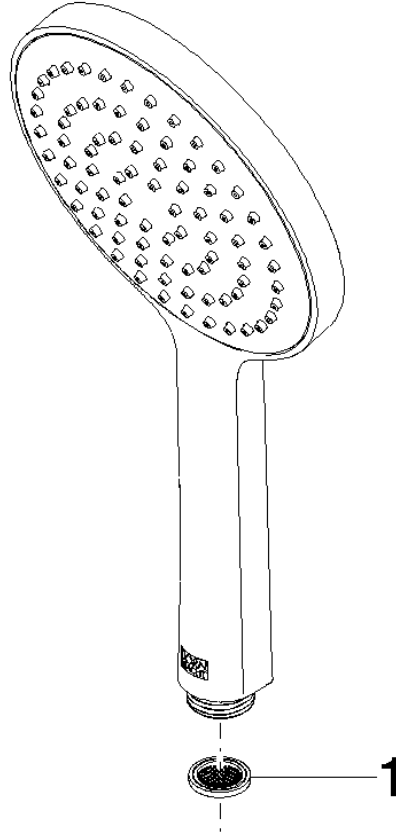

## Hand shower - Brushed Dark Platinum

IMO

28 017 979

- COMPACT RAIN, max. flow rate 15 l/min (at 3 bar)
- with anti-scale system
- spray head Ø 130 mm
- 1/2" connection
- WRAS 2009011

Intrinsic protection against back flow.

Fits: IMO, LULU, MADISON, MEM, TARA,  
CL.1, LISSÉ, VAIA, META, CYO

	Brushed Dark Platinum	28 017 979-99
	Chrome	28 017 979-00 0010
	Chrome	28 017 979-00
	Brushed Platinum	28 017 979-06 0010
	Brushed Platinum	28 017 979-06
	Platinum	28 017 979-08 0010
	Platinum	28 017 979-08
	Dark Chrome	28 017 979-19
	Dark Chrome	28 017 979-19 0010
	Light Gold	28 017 979-26 0010
	Light Gold	28 017 979-26
	Brushed Light Gold	28 017 979-27 0010
	Brushed Light Gold	28 017 979-27
	Brushed Durabrass (23kt Gold)	28 017 979-28
	Brushed Durabrass (23kt Gold)	28 017 979-28 0010
	Matte Black	28 017 979-33
	Matte Black	28 017 979-33 0010
	Brushed Bronze	28 017 979-42 0010
	Brushed Bronze	28 017 979-42
	Brushed Champagne (22kt Gold)	28 017 979-46 0010
	Brushed Champagne (22kt Gold)	28 017 979-46
	Champagne (22kt Gold)	28 017 979-47
	Champagne (22kt Gold)	28 017 979-47 0010
	Brushed Chrome	28 017 979-93
	Brushed Chrome	28 017 979-93 0010
	Brushed Dark Platinum	28 017 979-99 0010

## Hand shower - Brushed Dark Platinum

---

IMO

28 017 979

28 017 979

mm [inches]

Flow rate chart

Certificates

DVGW\_DW-  
6517DN0129.

LGA\_29983.

WRAS\_2009011.

28 017 979

Parts for other finishes can be found here: [Chrome](#)

Spare parts list

No.	Item Number	Name	Quantity used	Delivery time
1	09 23 01 039 90	sieve	1	2