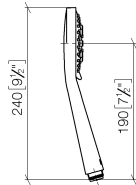

Hand shower - Brushed Platinum

IMO

28 018 979

- Three or five settings: COMPACT RAIN, COMPACT SOFT FLOW, COMPACT AQUAPRESSURE FLOW, max. flow rate 15 l/min (at 3 bar)
- with anti-scale system
- spray head Ø 100mm
- 1/2" connection
- WRAS 2210003
- Function from: 7 l/min

Hand shower - Brushed Platinum

IMO

28 018 979

 Brushed Dark Platinum	28 018 979-99
 Brushed Dark Platinum	28 018 979-99 0010

28 018 979

mm [inches]

Flow rate chart

Certificates

LGA_29984.

DVGW_DW-
6517DN0129.

WRAS_2210003.

28 018 979

Parts for other finishes can be found here: [Chrome](#)

Spare parts list

No.	Item Number	Name	Quantity used	Delivery time
1	09 23 01 039 90	sieve	1	2