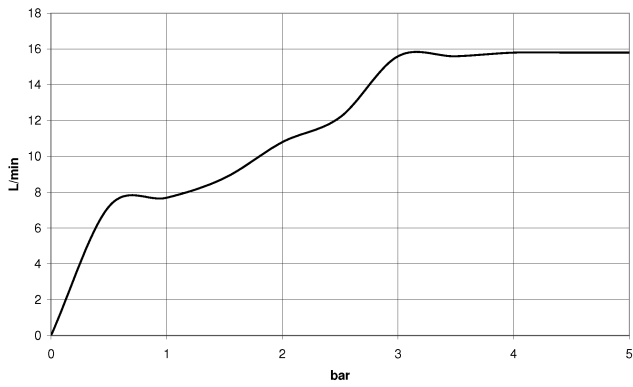

Hand shower - Brushed Platinum

IMO

28 018 979

- Three or five settings: COMPACT RAIN, COMPACT SOFT FLOW, COMPACT AQUAPRESSURE FLOW, max. flow rate 15 l/min (at 3 bar)
- with anti-scale system
- spray head Ø 100mm
- 1/2" connection
- WRAS 2210003
- Function from: 7 l/min

Hand shower - Brushed Platinum

IMO

28 018 979

 Brushed Dark Platinum	28 018 979-99
 Brushed Dark Platinum	28 018 979-99 0010

28 018 979

mm [inches]

Flow rate chart

Certificates