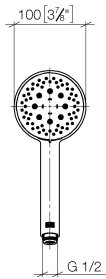

Hand shower - Brushed Platinum

IMO

28 018 979

- Three or five settings: COMPACT RAIN, COMPACT SOFT FLOW, COMPACT AQUAPRESSURE FLOW, max. flow rate 15 l/min (at 3 bar)
- with anti-scale system
- spray head Ø 100mm
- 1/2" connection
- WRAS 2210003
- Function from: 7 l/min

Hand shower - Brushed Platinum

IMO

28 018 979

 Brushed Dark Platinum	28 018 979-99
 Brushed Dark Platinum	28 018 979-99 0010

28 018 979

mm [inches]

Flow rate chart

Certificates

LGA_29984.

DVGW_DW-
6517DN0129.

WRAS_2210003.

28 018 979

Parts for other finishes can be found here: [Chrome](#)

Spare parts list

No.	Item Number	Name	Quantity used	Delivery time
1	09 23 01 039 90	sieve	1	2