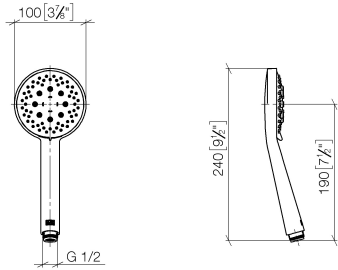

Hand shower FlowReduce - Platinum

IMO

28 018 979

- Three or five settings: COMPACT RAIN, COMPACT SOFT FLOW, COMPACT AQUAPRESSURE FLOW, max. flow rate 6.8 l/min (at 3 bar)
- with anti-scale system
- spray head Ø 100mm
- 1/2" connection
- Function from: 6 l/min
- This product can help a building meet the requirements of Green Building Rating Systems, e.g. LEED®, BREEAM®, DGNB

Intrinsic protection against back flow.

Fits: IMO, LULU, MADISON, MEM, TARA, CL.1, LISSÉ, VAIA, META, CYO

	Platinum	28 018 979-08 0010
	Chrome	28 018 979-00
	Chrome	28 018 979-00 0010
	Brushed Platinum	28 018 979-06
	Brushed Platinum	28 018 979-06 0010
	Platinum	28 018 979-08
	Dark Brass matt	28 018 979-16 0010
	Dark Bronze matt	28 018 979-17 0010
	Dark Chrome	28 018 979-19
	Dark Chrome	28 018 979-19 0010
	Light Gold	28 018 979-26 0010
	Light Gold	28 018 979-26
	Brushed Light Gold	28 018 979-27 0010
	Brushed Light Gold	28 018 979-27
	Brushed Durabrass (23kt Gold)	28 018 979-28
	Brushed Durabrass (23kt Gold)	28 018 979-28 0010
	Matte Black	28 018 979-33
	Matte Black	28 018 979-33 0010
	Brushed Bronze	28 018 979-42 0010
	Brushed Bronze	28 018 979-42
	Brushed Champagne (22kt Gold)	28 018 979-46
	Brushed Champagne (22kt Gold)	28 018 979-46 0010
	Champagne (22kt Gold)	28 018 979-47
	Champagne (22kt Gold)	28 018 979-47 0010
	Brushed Chrome	28 018 979-93
	Brushed Chrome	28 018 979-93 0010

Hand shower FlowReduce - Platinum

IMO

28 018 979

	Brushed Dark Platinum	28 018 979-99
	Brushed Dark Platinum	28 018 979-99 0010

28 018 979

mm [inches]

Flow rate chart

Certificates

LGA_29984.

Spare parts list

No.	Item Number	Name	Quantity used	Delivery time
1	09 23 01 039 90	sieve	1	2