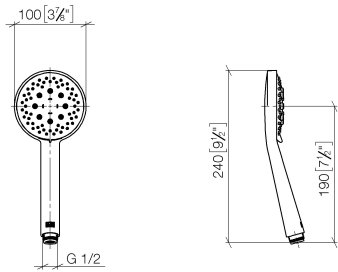

Hand shower FlowReduce - Dark Brass matt

IMO

28 018 979

- Three or five settings: COMPACT RAIN, COMPACT SOFT FLOW, COMPACT AQUAPRESSURE FLOW, max. flow rate 6.8 l/min (at 3 bar)
- with anti-scale system
- spray head Ø 100mm
- 1/2" connection
- Function from: 6 l/min
- This product can help a building meet the requirements of Green Building Rating Systems, e.g. LEED®, BREEAM®, DGNB

Intrinsic protection against back flow.

Fits: IMO, LULU, MADISON, MEM, TARA, CL.1, LISSÉ, VAIA, META, CYO

	Dark Brass matt	28 018 979-16 0010
	Chrome	28 018 979-00
	Chrome	28 018 979-00 0010
	Brushed Platinum	28 018 979-06
	Brushed Platinum	28 018 979-06 0010
	Platinum	28 018 979-08
	Platinum	28 018 979-08 0010
	Dark Bronze matt	28 018 979-17 0010
	Dark Chrome	28 018 979-19
	Dark Chrome	28 018 979-19 0010
	Light Gold	28 018 979-26 0010
	Light Gold	28 018 979-26
	Brushed Light Gold	28 018 979-27 0010
	Brushed Light Gold	28 018 979-27
	Brushed Durabrass (23kt Gold)	28 018 979-28
	Brushed Durabrass (23kt Gold)	28 018 979-28 0010
	Matte Black	28 018 979-33
	Matte Black	28 018 979-33 0010
	Brushed Bronze	28 018 979-42 0010
	Brushed Bronze	28 018 979-42
	Brushed Champagne (22kt Gold)	28 018 979-46
	Brushed Champagne (22kt Gold)	28 018 979-46 0010
	Champagne (22kt Gold)	28 018 979-47
	Champagne (22kt Gold)	28 018 979-47 0010
	Brushed Chrome	28 018 979-93
	Brushed Chrome	28 018 979-93 0010

Hand shower FlowReduce - Dark Brass matt

IMO

28 018 979

	Brushed Dark Platinum	28 018 979-99
	Brushed Dark Platinum	28 018 979-99 0010

28 018 979

mm [inches]

Flow rate chart

Certificates