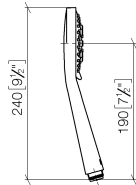

## Hand shower - Dark Chrome

IMO

28 018 979

- Three or five settings: COMPACT RAIN, COMPACT SOFT FLOW, COMPACT AQUAPRESSURE FLOW, max. flow rate 15 l/min (at 3 bar)
- with anti-scale system
- spray head Ø 100mm
- 1/2" connection
- WRAS 2210003
- Function from: 7 l/min

# Hand shower - Dark Chrome

IMO

28 018 979

	Brushed Dark Platinum	28 018 979-99
	Brushed Dark Platinum	28 018 979-99 0010

28 018 979

mm [inches]

### Flow rate chart