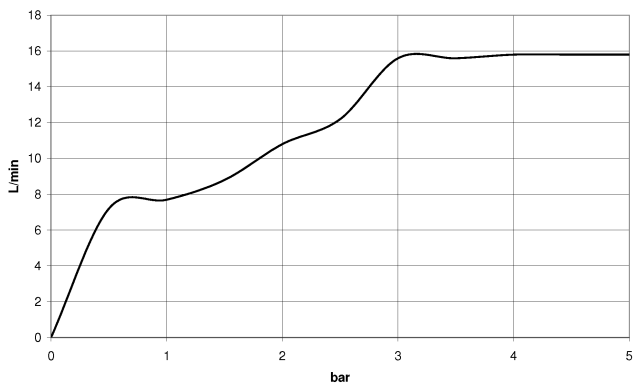

## Hand shower - Dark Chrome

IMO

28 018 979

- Three or five settings: COMPACT RAIN, COMPACT SOFT FLOW, COMPACT AQUAPRESSURE FLOW, max. flow rate 15 l/min (at 3 bar)
- with anti-scale system
- spray head Ø 100mm
- 1/2" connection
- WRAS 2210003
- Function from: 7 l/min

# Hand shower - Dark Chrome

IMO

28 018 979

	Brushed Dark Platinum	28 018 979-99
	Brushed Dark Platinum	28 018 979-99 0010

28 018 979

mm [inches]

### Flow rate chart