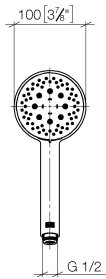

## Hand shower - Dark Chrome

IMO

28 018 979

- Three or five settings: COMPACT RAIN, COMPACT SOFT FLOW, COMPACT AQUAPRESSURE FLOW, max. flow rate 15 l/min (at 3 bar)
- with anti-scale system
- spray head Ø 100mm
- 1/2" connection
- WRAS 2210003
- Function from: 7 l/min

# Hand shower - Dark Chrome

IMO

28 018 979

	Brushed Dark Platinum	28 018 979-99
	Brushed Dark Platinum	28 018 979-99 0010

28 018 979

mm [inches]

### Flow rate chart