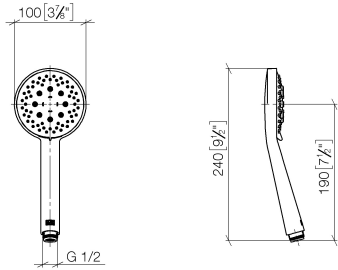

Hand shower FlowReduce - Dark Chrome

IMO

28 018 979

- Three or five settings: COMPACT RAIN, COMPACT SOFT FLOW, COMPACT AQUAPRESSURE FLOW, max. flow rate 6.8 l/min (at 3 bar)
- with anti-scale system
- spray head Ø 100mm
- 1/2" connection
- Function from: 6 l/min
- This product can help a building meet the requirements of Green Building Rating Systems, e.g. LEED®, BREEAM®, DGNB

Intrinsic protection against back flow.

Fits: IMO, LULU, MADISON, MEM, TARA, CL.1, LISSÉ, VAIA, META, CYO

	Dark Chrome	28 018 979-19 0010
	Chrome	28 018 979-00
	Chrome	28 018 979-00 0010
	Brushed Platinum	28 018 979-06
	Brushed Platinum	28 018 979-06 0010
	Platinum	28 018 979-08
	Platinum	28 018 979-08 0010
	Dark Brass matt	28 018 979-16 0010
	Dark Bronze matt	28 018 979-17 0010
	Dark Chrome	28 018 979-19
	Light Gold	28 018 979-26 0010
	Light Gold	28 018 979-26
	Brushed Light Gold	28 018 979-27 0010
	Brushed Light Gold	28 018 979-27
	Brushed Durabrass (23kt Gold)	28 018 979-28
	Brushed Durabrass (23kt Gold)	28 018 979-28 0010
	Matte Black	28 018 979-33
	Matte Black	28 018 979-33 0010
	Brushed Bronze	28 018 979-42 0010
	Brushed Bronze	28 018 979-42
	Brushed Champagne (22kt Gold)	28 018 979-46
	Brushed Champagne (22kt Gold)	28 018 979-46 0010
	Champagne (22kt Gold)	28 018 979-47
	Champagne (22kt Gold)	28 018 979-47 0010
	Brushed Chrome	28 018 979-93
	Brushed Chrome	28 018 979-93 0010

Hand shower FlowReduce - Dark Chrome

IMO

28 018 979

 Brushed Dark Platinum	28 018 979-99
 Brushed Dark Platinum	28 018 979-99 0010

28 018 979

mm [inches]

Flow rate chart

Certificates

LGA_29984.

Spare parts list

No.	Item Number	Name	Quantity used	Delivery time
1	09 23 01 039 90	sieve	1	2