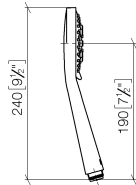

## Hand shower - Light Gold

IMO

28 018 979

- Three or five settings: COMPACT RAIN, COMPACT SOFT FLOW, COMPACT AQUAPRESSURE FLOW, max. flow rate 15 l/min (at 3 bar)
- with anti-scale system
- spray head Ø 100mm
- 1/2" connection
- WRAS 2210003
- Function from: 7 l/min

# Hand shower - Light Gold

IMO

28 018 979

---

	Brushed Dark Platinum	28 018 979-99
	Brushed Dark Platinum	28 018 979-99 0010

---

28 018 979

mm [inches]

### Flow rate chart