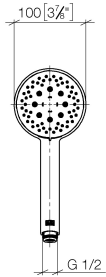

## Hand shower - Light Gold

IMO

28 018 979

- Three or five settings: COMPACT RAIN, COMPACT SOFT FLOW, COMPACT AQUAPRESSURE FLOW, max. flow rate 15 l/min (at 3 bar)
- with anti-scale system
- spray head Ø 100mm
- 1/2" connection
- WRAS 2210003
- Function from: 7 l/min

# Hand shower - Light Gold

IMO

28 018 979

---

	Brushed Dark Platinum	28 018 979-99
	Brushed Dark Platinum	28 018 979-99 0010

---

28 018 979

mm [inches]

### Flow rate chart