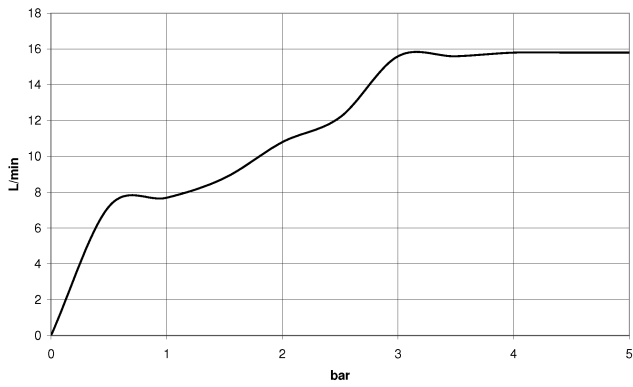

## Hand shower - Light Gold

IMO

28 018 979

- Three or five settings: COMPACT RAIN, COMPACT SOFT FLOW, COMPACT AQUAPRESSURE FLOW, max. flow rate 15 l/min (at 3 bar)
- with anti-scale system
- spray head Ø 100mm
- 1/2" connection
- WRAS 2210003
- Function from: 7 l/min

# Hand shower - Light Gold

IMO

28 018 979

---

	Brushed Dark Platinum	28 018 979-99
	Brushed Dark Platinum	28 018 979-99 0010

---

28 018 979

mm [inches]

### Flow rate chart