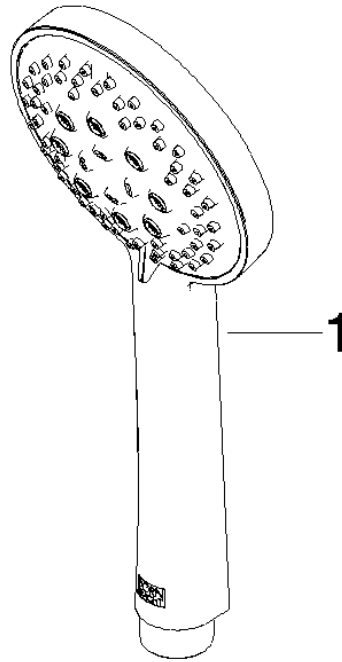

28 018 979

Parts for other finishes can be found here: [Chrome](#)

Spare parts list

No.	Item Number	Name	Quantity used	Delivery time
1	09 23 01 039 90	sieve	1	2