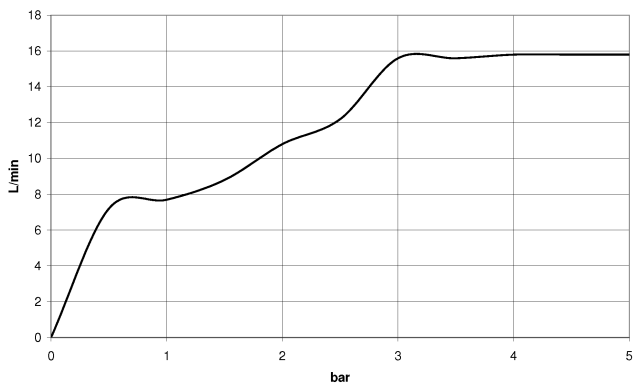

28 018 979

- Three or five settings: COMPACT RAIN, COMPACT SOFT FLOW, COMPACT AQUAPRESSURE FLOW, max. flow rate 15 l/min (at 3 bar)
- with anti-scale system
- spray head Ø 100mm
- 1/2" connection
- WRAS 2210003
- Function from: 7 l/min

# Hand shower - Brushed Light Gold

IMO

28 018 979

---

	Brushed Dark Platinum	28 018 979-99
	Brushed Dark Platinum	28 018 979-99 0010

---

28 018 979

mm [inches]

### Flow rate chart