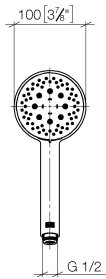

28 018 979

- Three or five settings: COMPACT RAIN, COMPACT SOFT FLOW, COMPACT AQUAPRESSURE FLOW, max. flow rate 15 l/min (at 3 bar)
- with anti-scale system
- spray head Ø 100mm
- 1/2" connection
- WRAS 2210003
- Function from: 7 l/min

# Hand shower - Brushed Light Gold

IMO

28 018 979

---

	Brushed Dark Platinum	28 018 979-99
	Brushed Dark Platinum	28 018 979-99 0010

---

28 018 979

mm [inches]

### Flow rate chart