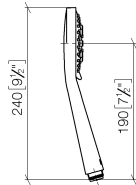

28 018 979

- Three or five settings: COMPACT RAIN, COMPACT SOFT FLOW, COMPACT AQUAPRESSURE FLOW, max. flow rate 15 l/min (at 3 bar)
- with anti-scale system
- spray head Ø 100mm
- 1/2" connection
- WRAS 2210003
- Function from: 7 l/min

# Hand shower - Brushed Light Gold

IMO

28 018 979

---

	Brushed Dark Platinum	28 018 979-99
	Brushed Dark Platinum	28 018 979-99 0010

---

28 018 979

mm [inches]

### Flow rate chart