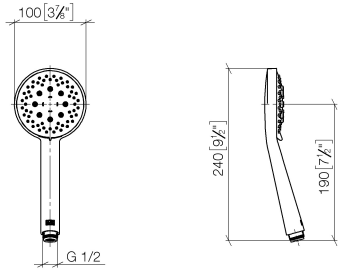

Hand shower FlowReduce - Brushed Light Gold

IMO

28 018 979

- Three or five settings: COMPACT RAIN, COMPACT SOFT FLOW, COMPACT AQUAPRESSURE FLOW, max. flow rate 6.8 l/min (at 3 bar)
- with anti-scale system
- spray head Ø 100mm
- 1/2" connection
- Function from: 6 l/min
- This product can help a building meet the requirements of Green Building Rating Systems, e.g. LEED®, BREEAM®, DGNB

Intrinsic protection against back flow.

Fits: IMO, LULU, MADISON, MEM, TARA, CL.1, LISSÉ, VAIA, META, CYO

	Brushed Light Gold	28 018 979-27 0010
	Chrome	28 018 979-00
	Chrome	28 018 979-00 0010
	Brushed Platinum	28 018 979-06
	Brushed Platinum	28 018 979-06 0010
	Platinum	28 018 979-08
	Platinum	28 018 979-08 0010
	Dark Brass matt	28 018 979-16 0010
	Dark Bronze matt	28 018 979-17 0010
	Dark Chrome	28 018 979-19
	Dark Chrome	28 018 979-19 0010
	Light Gold	28 018 979-26 0010
	Light Gold	28 018 979-26
	Brushed Light Gold	28 018 979-27
	Brushed Durabrass (23kt Gold)	28 018 979-28
	Brushed Durabrass (23kt Gold)	28 018 979-28 0010
	Matte Black	28 018 979-33
	Matte Black	28 018 979-33 0010
	Brushed Bronze	28 018 979-42 0010
	Brushed Bronze	28 018 979-42
	Brushed Champagne (22kt Gold)	28 018 979-46
	Brushed Champagne (22kt Gold)	28 018 979-46 0010
	Champagne (22kt Gold)	28 018 979-47
	Champagne (22kt Gold)	28 018 979-47 0010
	Brushed Chrome	28 018 979-93
	Brushed Chrome	28 018 979-93 0010

Hand shower FlowReduce - Brushed Light Gold

IMO

28 018 979

 Brushed Dark Platinum	28 018 979-99
 Brushed Dark Platinum	28 018 979-99 0010

28 018 979

mm [inches]

Flow rate chart

Certificates

LGA_29984.

Spare parts list

No.	Item Number	Name	Quantity used	Delivery time
1	09 23 01 039 90	sieve	1	2