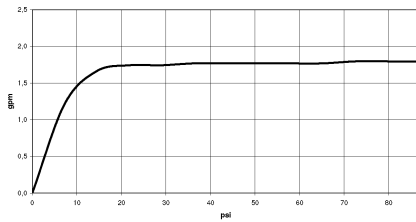

Hand shower FlowReduce - Brushed Light Gold

IMO

28 018 979

- Three or five settings: COMPACT RAIN, COMPACT SOFT FLOW, COMPACT AQUAPRESSURE FLOW, max. flow rate 6.8 l/min (at 3 bar)
- with anti-scale system
- spray head Ø 100mm
- 1/2" connection
- Function from: 6 l/min
- This product can help a building meet the requirements of Green Building Rating Systems, e.g. LEED®, BREEAM®, DGNB

Hand shower FlowReduce - Brushed Light Gold

IMO

28 018 979

 Brushed Dark Platinum	28 018 979-99
 Brushed Dark Platinum	28 018 979-99 0010

28 018 979

mm [inches]

Flow rate chart

Certificates