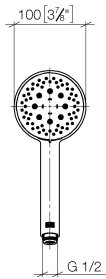

## Hand shower - Brushed Durabrass (23kt Gold)

IMO

28 018 979

- Three or five settings: COMPACT RAIN, COMPACT SOFT FLOW, COMPACT AQUAPRESSURE FLOW, max. flow rate 15 l/min (at 3 bar)
- with anti-scale system
- spray head Ø 100mm
- 1/2" connection
- WRAS 2210003
- Function from: 7 l/min

# Hand shower - Brushed Durabronz (23kt Gold)

IMO

28 018 979

	Brushed Dark Platinum	28 018 979-99
	Brushed Dark Platinum	28 018 979-99 0010

28 018 979

mm [inches]

Flow rate chart

Certificates

LGA\_29984.

DVGW\_DW-  
6517DN0129.

WRAS\_2210003.

28 018 979

Parts for other finishes can be found here: [Chrome](#)

Spare parts list

No.	Item Number	Name	Quantity used	Delivery time
1	09 23 01 039 90	sieve	1	2