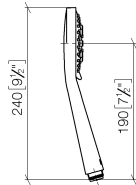

## Hand shower - Brushed Durabrass (23kt Gold)

IMO

28 018 979

- Three or five settings: COMPACT RAIN, COMPACT SOFT FLOW, COMPACT AQUAPRESSURE FLOW, max. flow rate 15 l/min (at 3 bar)
- with anti-scale system
- spray head Ø 100mm
- 1/2" connection
- WRAS 2210003
- Function from: 7 l/min

# Hand shower - Brushed Durabronz (23kt Gold)

IMO

28 018 979

	Brushed Dark Platinum	28 018 979-99
	Brushed Dark Platinum	28 018 979-99 0010

28 018 979

mm [inches]

Flow rate chart

Certificates

LGA\_29984.

DVGW\_DW-  
6517DN0129.

WRAS\_2210003.

28 018 979

Parts for other finishes can be found here: [Chrome](#)

Spare parts list

No.	Item Number	Name	Quantity used	Delivery time
1	09 23 01 039 90	sieve	1	2