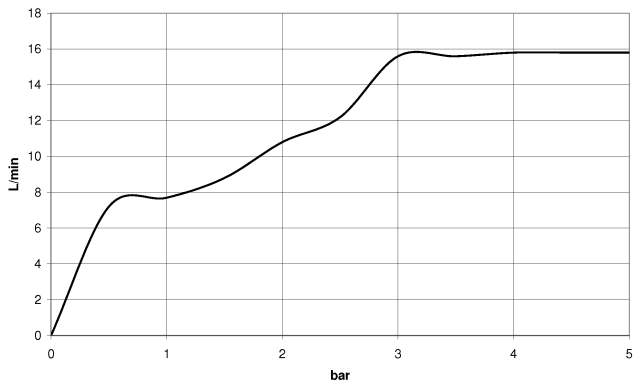

## Hand shower - Brushed Durabrass (23kt Gold)

IMO

28 018 979

- Three or five settings: COMPACT RAIN, COMPACT SOFT FLOW, COMPACT AQUAPRESSURE FLOW, max. flow rate 15 l/min (at 3 bar)
- with anti-scale system
- spray head Ø 100mm
- 1/2" connection
- WRAS 2210003
- Function from: 7 l/min

# Hand shower - Brushed Durabronz (23kt Gold)

IMO

28 018 979

	Brushed Dark Platinum	28 018 979-99
	Brushed Dark Platinum	28 018 979-99 0010

28 018 979

mm [inches]

Flow rate chart

Certificates