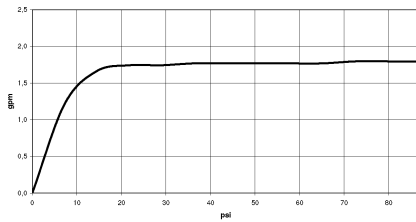

Hand shower FlowReduce - Brushed Durabrass (23kt Gold)

IMO

28 018 979

- Three or five settings: COMPACT RAIN, COMPACT SOFT FLOW, COMPACT AQUAPRESSURE FLOW, max. flow rate 6.8 l/min (at 3 bar)
- with anti-scale system
- spray head Ø 100mm
- 1/2" connection
- Function from: 6 l/min
- This product can help a building meet the requirements of Green Building Rating Systems, e.g. LEED®, BREEAM®, DGNB

Hand shower FlowReduce - Brushed Durabrass (23kt Gold)

IMO

28 018 979

	Brushed Dark Platinum	28 018 979-99
	Brushed Dark Platinum	28 018 979-99 0010

28 018 979

mm [inches]

Flow rate chart

Certificates