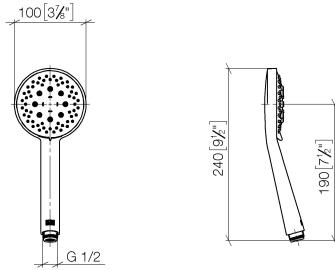

Hand shower FlowReduce - Brushed Durabrass (23kt Gold)

IMO

28 018 979

- Three or five settings: COMPACT RAIN, COMPACT SOFT FLOW, COMPACT AQUAPRESSURE FLOW, max. flow rate 6.8 l/min (at 3 bar)
- with anti-scale system
- spray head Ø 100mm
- 1/2" connection
- Function from: 6 l/min
- This product can help a building meet the requirements of Green Building Rating Systems, e.g. LEED®, BREEAM®, DGNB

Intrinsic protection against back flow.

Fits: IMO, LULU, MADISON, MEM, TARA, CL.1, LISSÉ, VAIA, META, CYO

	Brushed Durabrass (23kt Gold)	28 018 979-28 0010
	Chrome	28 018 979-00
	Chrome	28 018 979-00 0010
	Brushed Platinum	28 018 979-06
	Brushed Platinum	28 018 979-06 0010
	Platinum	28 018 979-08
	Platinum	28 018 979-08 0010
	Dark Brass matt	28 018 979-16 0010
	Dark Bronze matt	28 018 979-17 0010
	Dark Chrome	28 018 979-19
	Dark Chrome	28 018 979-19 0010
	Light Gold	28 018 979-26 0010
	Light Gold	28 018 979-26
	Brushed Light Gold	28 018 979-27 0010
	Brushed Light Gold	28 018 979-27
	Brushed Durabrass (23kt Gold)	28 018 979-28
	Matte Black	28 018 979-33
	Matte Black	28 018 979-33 0010
	Brushed Bronze	28 018 979-42 0010
	Brushed Bronze	28 018 979-42
	Brushed Champagne (22kt Gold)	28 018 979-46
	Brushed Champagne (22kt Gold)	28 018 979-46 0010
	Champagne (22kt Gold)	28 018 979-47
	Champagne (22kt Gold)	28 018 979-47 0010
	Brushed Chrome	28 018 979-93
	Brushed Chrome	28 018 979-93 0010

Hand shower FlowReduce - Brushed Durabrass (23kt Gold)

IMO

28 018 979

	Brushed Dark Platinum	28 018 979-99
	Brushed Dark Platinum	28 018 979-99 0010

28 018 979

mm [inches]

Flow rate chart

Certificates

LGA_29984.

Spare parts list

No.	Item Number	Name	Quantity used	Delivery time
1	09 23 01 039 90	sieve	1	2