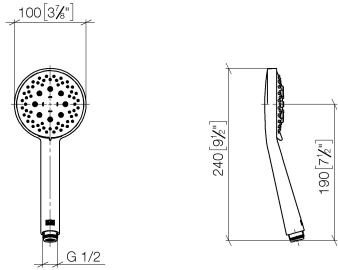

## Hand shower FlowReduce - Matte Black

IMO

28 018 979

- Three or five settings: COMPACT RAIN, COMPACT SOFT FLOW, COMPACT AQUAPRESSURE FLOW, max. flow rate 6.8 l/min (at 3 bar)
- with anti-scale system
- spray head Ø 100mm
- 1/2" connection
- Function from: 6 l/min
- This product can help a building meet the requirements of Green Building Rating Systems, e.g. LEED®, BREEAM®, DGNB

Intrinsic protection against back flow.

Fits: IMO, LULU, MADISON, MEM, TARA, CL.1, LISSÉ, VAIA, META, CYO

	Matte Black	28 018 979-33 0010
	Chrome	28 018 979-00
	Chrome	28 018 979-00 0010
	Brushed Platinum	28 018 979-06
	Brushed Platinum	28 018 979-06 0010
	Platinum	28 018 979-08
	Platinum	28 018 979-08 0010
	Dark Brass matt	28 018 979-16 0010
	Dark Bronze matt	28 018 979-17 0010
	Dark Chrome	28 018 979-19
	Dark Chrome	28 018 979-19 0010
	Light Gold	28 018 979-26 0010
	Light Gold	28 018 979-26
	Brushed Light Gold	28 018 979-27 0010
	Brushed Light Gold	28 018 979-27
	Brushed Durabrass (23kt Gold)	28 018 979-28
	Brushed Durabrass (23kt Gold)	28 018 979-28 0010
	Matte Black	28 018 979-33
	Brushed Bronze	28 018 979-42 0010
	Brushed Bronze	28 018 979-42
	Brushed Champagne (22kt Gold)	28 018 979-46
	Brushed Champagne (22kt Gold)	28 018 979-46 0010
	Champagne (22kt Gold)	28 018 979-47
	Champagne (22kt Gold)	28 018 979-47 0010
	Brushed Chrome	28 018 979-93
	Brushed Chrome	28 018 979-93 0010

# Hand shower FlowReduce - Matte Black

IMO

28 018 979

---

 Brushed Dark Platinum	28 018 979-99
 Brushed Dark Platinum	28 018 979-99 0010

---

28 018 979

mm [inches]

Flow rate chart

Certificates

LGA\_29984.

Spare parts list

No.	Item Number	Name	Quantity used	Delivery time
1	09 23 01 039 90	sieve	1	2