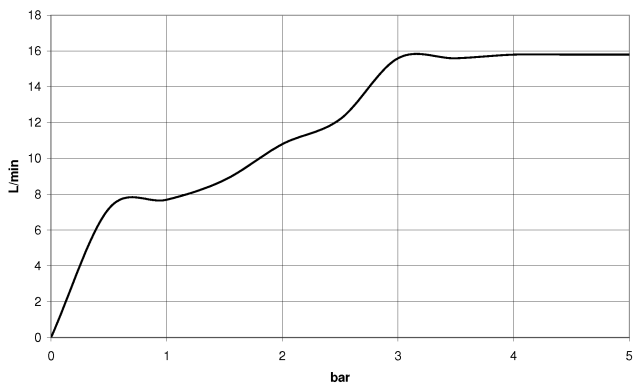

Hand shower - Brushed Bronze

IMO

28 018 979

- Three or five settings: COMPACT RAIN, COMPACT SOFT FLOW, COMPACT AQUAPRESSURE FLOW, max. flow rate 15 l/min (at 3 bar)
- with anti-scale system
- spray head Ø 100mm
- 1/2" connection
- WRAS 2210003
- Function from: 7 l/min

Hand shower - Brushed Bronze

IMO

28 018 979

	Brushed Dark Platinum	28 018 979-99
	Brushed Dark Platinum	28 018 979-99 0010

28 018 979

mm [inches]

Flow rate chart

Certificates