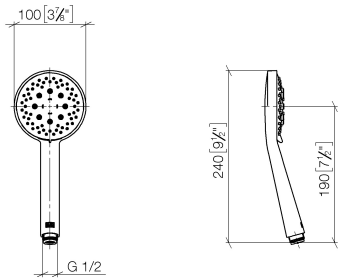

Hand shower - Brushed Bronze

IMO

28 018 979

- Three or five settings: COMPACT RAIN, COMPACT SOFT FLOW, COMPACT AQUAPRESSURE FLOW, max. flow rate 15 l/min (at 3 bar)
- with anti-scale system
- spray head Ø 100mm
- 1/2" connection
- WRAS 2210003
- Function from: 7 l/min

Intrinsic protection against back flow.

Fits: IMO, LULU, MADISON, MEM, TARA, CL.1, LISSÉ, VAIA, META, CYO

	Brushed Bronze	28 018 979-42
	Chrome	28 018 979-00
	Chrome	28 018 979-00 0010
	Brushed Platinum	28 018 979-06
	Brushed Platinum	28 018 979-06 0010
	Platinum	28 018 979-08
	Platinum	28 018 979-08 0010
	Dark Brass matt	28 018 979-16 0010
	Dark Bronze matt	28 018 979-17 0010
	Dark Chrome	28 018 979-19
	Dark Chrome	28 018 979-19 0010
	Light Gold	28 018 979-26 0010
	Light Gold	28 018 979-26
	Brushed Light Gold	28 018 979-27 0010
	Brushed Light Gold	28 018 979-27
	Brushed Durabrass (23kt Gold)	28 018 979-28
	Brushed Durabrass (23kt Gold)	28 018 979-28 0010
	Matte Black	28 018 979-33
	Matte Black	28 018 979-33 0010
	Brushed Bronze	28 018 979-42 0010
	Brushed Champagne (22kt Gold)	28 018 979-46
	Brushed Champagne (22kt Gold)	28 018 979-46 0010
	Champagne (22kt Gold)	28 018 979-47
	Champagne (22kt Gold)	28 018 979-47 0010
	Brushed Chrome	28 018 979-93
	Brushed Chrome	28 018 979-93 0010

Hand shower - Brushed Bronze

IMO

28 018 979

	Brushed Dark Platinum	28 018 979-99
	Brushed Dark Platinum	28 018 979-99 0010

28 018 979

mm [inches]

Flow rate chart

Certificates

LGA_29984.

WRAS_2210003.

28 018 979

Parts for other
finishes can be found
here: [Chrome](#)

Spare parts list

No.	Item Number	Name	Quantity used	Delivery time
1	09 23 01 039 90	sieve	1	2