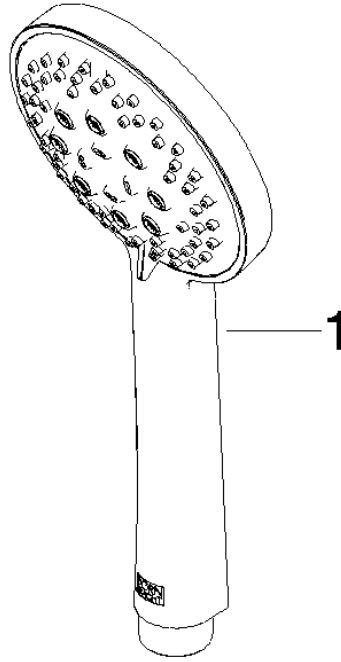

Hand shower - Brushed Bronze

IMO

28 018 979

- Three or five settings: COMPACT RAIN, COMPACT SOFT FLOW, COMPACT AQUAPRESSURE FLOW, max. flow rate 15 l/min (at 3 bar)
- with anti-scale system
- spray head Ø 100mm
- 1/2" connection
- WRAS 2210003
- Function from: 7 l/min

Intrinsic protection against back flow.

Fits: IMO, LULU, MADISON, MEM, TARA, CL.1, LISSÉ, VAIA, META, CYO

	Brushed Bronze	28 018 979-42
	Chrome	28 018 979-00
	Chrome	28 018 979-00 0010
	Brushed Platinum	28 018 979-06
	Brushed Platinum	28 018 979-06 0010
	Platinum	28 018 979-08
	Platinum	28 018 979-08 0010
	Dark Brass matt	28 018 979-16 0010
	Dark Bronze matt	28 018 979-17 0010
	Dark Chrome	28 018 979-19
	Dark Chrome	28 018 979-19 0010
	Light Gold	28 018 979-26 0010
	Light Gold	28 018 979-26
	Brushed Light Gold	28 018 979-27 0010
	Brushed Light Gold	28 018 979-27
	Brushed Durabrass (23kt Gold)	28 018 979-28
	Brushed Durabrass (23kt Gold)	28 018 979-28 0010
	Matte Black	28 018 979-33
	Matte Black	28 018 979-33 0010
	Brushed Bronze	28 018 979-42 0010
	Brushed Champagne (22kt Gold)	28 018 979-46
	Brushed Champagne (22kt Gold)	28 018 979-46 0010
	Champagne (22kt Gold)	28 018 979-47
	Champagne (22kt Gold)	28 018 979-47 0010
	Brushed Chrome	28 018 979-93
	Brushed Chrome	28 018 979-93 0010

Hand shower - Brushed Bronze

IMO

28 018 979

	Brushed Dark Platinum	28 018 979-99
	Brushed Dark Platinum	28 018 979-99 0010

28 018 979

mm [inches]

Flow rate chart

Certificates

LGA_29984.

WRAS_2210003.

28 018 979

Parts for other
finishes can be found
here: [Chrome](#)

Spare parts list

No.	Item Number	Name	Quantity used	Delivery time
1	09 23 01 039 90	sieve	1	2