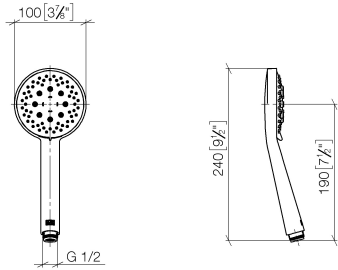

Hand shower FlowReduce - Brushed Champagne (22kt Gold)

IMO

28 018 979

- Three or five settings: COMPACT RAIN, COMPACT SOFT FLOW, COMPACT AQUAPRESSURE FLOW, max. flow rate 6.8 l/min (at 3 bar)
- with anti-scale system
- spray head Ø 100mm
- 1/2" connection
- Function from: 6 l/min
- This product can help a building meet the requirements of Green Building Rating Systems, e.g. LEED®, BREEAM®, DGNB

Intrinsic protection against back flow.

Fits: IMO, LULU, MADISON, MEM, TARA, CL.1, LISSÉ, VAIA, META, CYO

	Brushed Champagne (22kt Gold)	28 018 979-46 0010
	Chrome	28 018 979-00
	Chrome	28 018 979-00 0010
	Brushed Platinum	28 018 979-06
	Brushed Platinum	28 018 979-06 0010
	Platinum	28 018 979-08
	Platinum	28 018 979-08 0010
	Dark Brass matt	28 018 979-16 0010
	Dark Bronze matt	28 018 979-17 0010
	Dark Chrome	28 018 979-19
	Dark Chrome	28 018 979-19 0010
	Light Gold	28 018 979-26 0010
	Light Gold	28 018 979-26
	Brushed Light Gold	28 018 979-27 0010
	Brushed Light Gold	28 018 979-27
	Brushed Durabrass (23kt Gold)	28 018 979-28
	Brushed Durabrass (23kt Gold)	28 018 979-28 0010
	Matte Black	28 018 979-33
	Matte Black	28 018 979-33 0010
	Brushed Bronze	28 018 979-42 0010
	Brushed Bronze	28 018 979-42
	Brushed Champagne (22kt Gold)	28 018 979-46
	Champagne (22kt Gold)	28 018 979-47
	Champagne (22kt Gold)	28 018 979-47 0010
	Brushed Chrome	28 018 979-93
	Brushed Chrome	28 018 979-93 0010

Hand shower FlowReduce - Brushed Champagne (22kt Gold)

IMO

28 018 979

 Brushed Dark Platinum	28 018 979-99
 Brushed Dark Platinum	28 018 979-99 0010

28 018 979

mm [inches]

Flow rate chart

Certificates

LGA_29984.

Spare parts list

No.	Item Number	Name	Quantity used	Delivery time
1	09 23 01 039 90	sieve	1	2