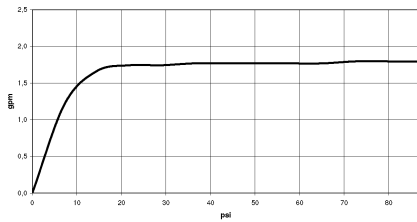

Hand shower FlowReduce - Brushed Champagne (22kt Gold)

IMO

28 018 979

- Three or five settings: COMPACT RAIN, COMPACT SOFT FLOW, COMPACT AQUAPRESSURE FLOW, max. flow rate 6.8 l/min (at 3 bar)
- with anti-scale system
- spray head Ø 100mm
- 1/2" connection
- Function from: 6 l/min
- This product can help a building meet the requirements of Green Building Rating Systems, e.g. LEED®, BREEAM®, DGNB

Hand shower FlowReduce - Brushed Champagne (22kt Gold)

IMO

28 018 979

 Brushed Dark Platinum	28 018 979-99
 Brushed Dark Platinum	28 018 979-99 0010

28 018 979

mm [inches]

Flow rate chart

Certificates