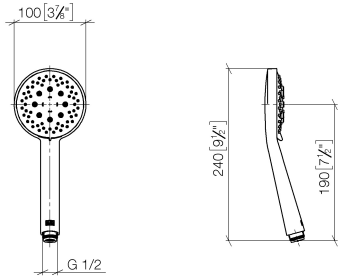

Hand shower - Champagne (22kt Gold)

IMO

28 018 979

- Three or five settings: COMPACT RAIN, COMPACT SOFT FLOW, COMPACT AQUAPRESSURE FLOW, max. flow rate 15 l/min (at 3 bar)
- with anti-scale system
- spray head Ø 100mm
- 1/2" connection
- WRAS 2210003
- Function from: 7 l/min

Intrinsic protection against back flow.

Fits: IMO, LULU, MADISON, MEM, TARA, CL.1, LISSÉ, VAIA, META, CYO

	Champagne (22kt Gold)	28 018 979-47
	Chrome	28 018 979-00
	Chrome	28 018 979-00 0010
	Brushed Platinum	28 018 979-06
	Brushed Platinum	28 018 979-06 0010
	Platinum	28 018 979-08
	Platinum	28 018 979-08 0010
	Dark Brass matt	28 018 979-16 0010
	Dark Bronze matt	28 018 979-17 0010
	Dark Chrome	28 018 979-19
	Dark Chrome	28 018 979-19 0010
	Light Gold	28 018 979-26 0010
	Light Gold	28 018 979-26
	Brushed Light Gold	28 018 979-27 0010
	Brushed Light Gold	28 018 979-27
	Brushed Durabrass (23kt Gold)	28 018 979-28
	Brushed Durabrass (23kt Gold)	28 018 979-28 0010
	Matte Black	28 018 979-33
	Matte Black	28 018 979-33 0010
	Brushed Bronze	28 018 979-42 0010
	Brushed Bronze	28 018 979-42
	Brushed Champagne (22kt Gold)	28 018 979-46
	Brushed Champagne (22kt Gold)	28 018 979-46 0010
	Champagne (22kt Gold)	28 018 979-47 0010
	Brushed Chrome	28 018 979-93
	Brushed Chrome	28 018 979-93 0010

Hand shower - Champagne (22kt Gold)

IMO

28 018 979

 Brushed Dark Platinum	28 018 979-99
 Brushed Dark Platinum	28 018 979-99 0010

28 018 979

mm [inches]

Flow rate chart

Certificates

LGA_29984.

DVGW_DW-
6517DN0129.

WRAS_2210003.

28 018 979

Parts for other finishes can be found here: [Chrome](#)

Spare parts list

No.	Item Number	Name	Quantity used	Delivery time
1	09 23 01 039 90	sieve	1	2