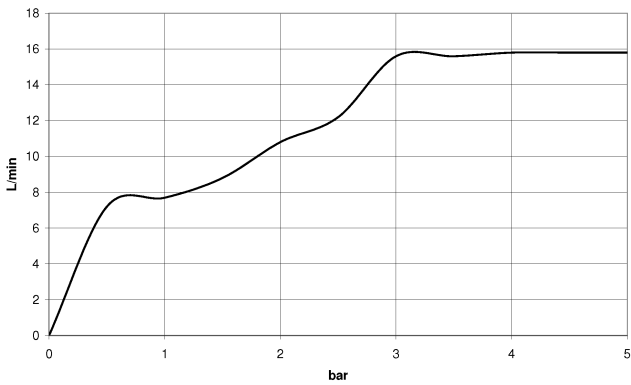

Hand shower - Champagne (22kt Gold)

IMO

28 018 979

- Three or five settings: COMPACT RAIN, COMPACT SOFT FLOW, COMPACT AQUAPRESSURE FLOW, max. flow rate 15 l/min (at 3 bar)
- with anti-scale system
- spray head Ø 100mm
- 1/2" connection
- WRAS 2210003
- Function from: 7 l/min

Hand shower - Champagne (22kt Gold)

IMO

28 018 979

 Brushed Dark Platinum	28 018 979-99
 Brushed Dark Platinum	28 018 979-99 0010

28 018 979

mm [inches]

Flow rate chart

Certificates