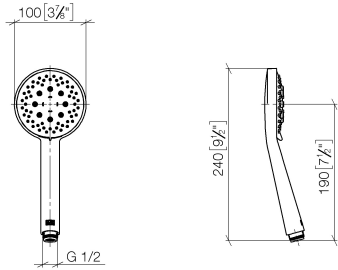

Hand shower FlowReduce - Champagne (22kt Gold)

IMO

28 018 979

- Three or five settings: COMPACT RAIN, COMPACT SOFT FLOW, COMPACT AQUAPRESSURE FLOW, max. flow rate 6.8 l/min (at 3 bar)
- with anti-scale system
- spray head Ø 100mm
- 1/2" connection
- Function from: 6 l/min
- This product can help a building meet the requirements of Green Building Rating Systems, e.g. LEED®, BREEAM®, DGNB

Intrinsic protection against back flow.

Fits: IMO, LULU, MADISON, MEM, TARA, CL.1, LISSÉ, VAIA, META, CYO

	Champagne (22kt Gold)	28 018 979-47 0010
	Chrome	28 018 979-00
	Chrome	28 018 979-00 0010
	Brushed Platinum	28 018 979-06
	Brushed Platinum	28 018 979-06 0010
	Platinum	28 018 979-08
	Platinum	28 018 979-08 0010
	Dark Brass matt	28 018 979-16 0010
	Dark Bronze matt	28 018 979-17 0010
	Dark Chrome	28 018 979-19
	Dark Chrome	28 018 979-19 0010
	Light Gold	28 018 979-26 0010
	Light Gold	28 018 979-26
	Brushed Light Gold	28 018 979-27 0010
	Brushed Light Gold	28 018 979-27
	Brushed Durabrass (23kt Gold)	28 018 979-28
	Brushed Durabrass (23kt Gold)	28 018 979-28 0010
	Matte Black	28 018 979-33
	Matte Black	28 018 979-33 0010
	Brushed Bronze	28 018 979-42 0010
	Brushed Bronze	28 018 979-42
	Brushed Champagne (22kt Gold)	28 018 979-46
	Brushed Champagne (22kt Gold)	28 018 979-46 0010
	Champagne (22kt Gold)	28 018 979-47
	Brushed Chrome	28 018 979-93
	Brushed Chrome	28 018 979-93 0010

Hand shower FlowReduce - Champagne (22kt Gold)

IMO

28 018 979

 Brushed Dark Platinum	28 018 979-99
 Brushed Dark Platinum	28 018 979-99 0010

28 018 979

mm [inches]

Flow rate chart

Certificates

LGA_29984.

Spare parts list

No.	Item Number	Name	Quantity used	Delivery time
1	09 23 01 039 90	sieve	1	2